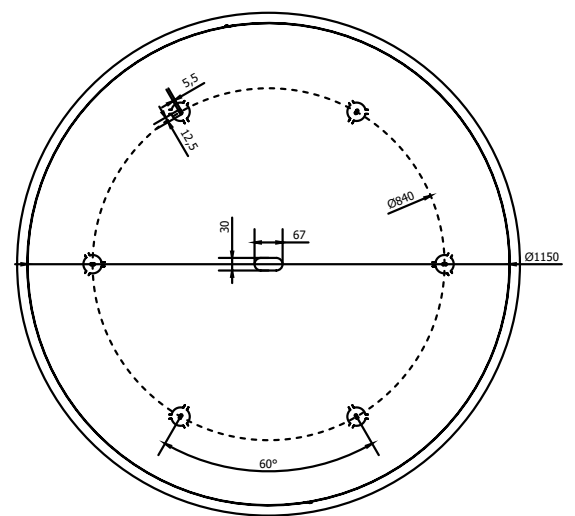

PIASTRA INTERNA / INTERNAL PLATE