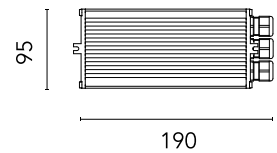

Physical

Colour Black

IP internal 67

IP
67

Electrical

Insulation class II

Emergency type No