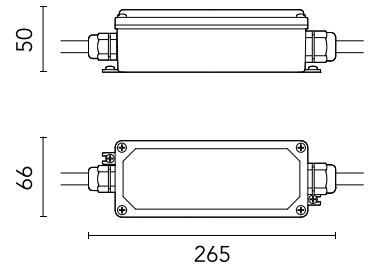

### Physical

Colour	Black
Length (mm)	300
Net weight (kg)	0.52
IP internal	67