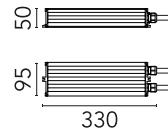

FLOS

■ F990B28A000 Black

**Power supply 24Vdc 50W / 220-240V IP67 Class I
selv. Non Dimmable**

Are you a professional and your project needs consulting and support?

[BOOK AN APPOINTMENT](#)

Main specifications

EAN 8059607833490

Physical

Colour	Black
Length (mm)	330
Net weight (kg)	1.45
IP internal	67

Electrical

Dimmable	No
Dimming type	Non Dimmable
Emergency type	No