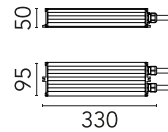

Are you a professional and your project needs consulting and support?

BOOK AN APPOINTMENT

Main specifications

EAN 8059607833506

Physical

Colour	Black
Length (mm)	330
Net weight (kg)	1.84
IP internal	67