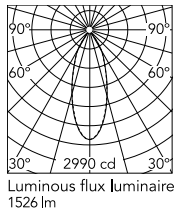

Physical

Colour	Anthracite
Orientation	Fixed
IP internal	66

Download

[Mounting instructions](#)  ZIP

Photometric Files

[LDT / IES](#)  ZIP

Technical Drawings

[2D](#)  ZIP

[3D](#)  ZIP

Schematic light drawing

h(m)	E(lx)	D(m)
1	2990	0.68
2	747	1.36
3	332	2.04
4	187	2.71
5	120	3.39

Photometric

Lighting type	Direct
Light distribution	Symmetric
CCT (K)	2700
CRI>	80
Beam angle C0-180 (°)	38
Beam angle C90-270 (°)	38