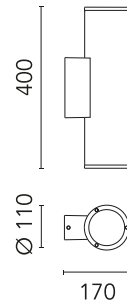

FLOS

FA11727914733 Anthracite

Emma Wall 3 Mono NEW

Designed by FLOS Outdoor

LED source included. Electrical power supply 220-240V ON/OFF. With IP65 cable guide for rubber cables 8mm<math>\leq \varnothing < 12\text{mm}</math> and a connection box for fast connections. To ensure the tightness of the cable guide it's recommended to use flexible electric cables suitable for exterior use.

Are you a professional and your project needs consulting and support?

[BOOK AN APPOINTMENT](#)

Main specifications

Mounting	Wall
Environments	Outdoor wet location
LED type	LED array
Lamp category	LED
Number of heads	1
Power (W)	12
System power (W)	14.5
Source flux (lm)	1895
System flux (lm)	1526

Physical

Colour	Anthracite
Orientation	Fixed
IP internal	66

Download

[Mounting instructions](#)  ZIP

Photometric Files

[LDT / IES](#)  ZIP

Technical Drawings

[2D](#)  ZIP

[3D](#)  ZIP

Schematic light drawing

h(m)	E(lx)	D(m)
1	2990	0.68
2	747	1.36
3	332	2.04
4	187	2.71
5	120	3.39

Photometric

Lighting type	Direct
Light distribution	Symmetric
CCT (K)	2700
CRI>	80
Beam angle C0-180 (°)	38
Beam angle C90-270 (°)	38