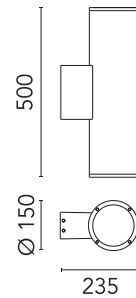

FLOS

FA11828215333 Anthracite

Emma Wall 4 Double NEW

Designed by FLOS Outdoor

LED source included. Electrical power supply 220-240V ON/OFF. With IP65 cable guide for rubber cables 8mm$\leq \varnothing \leq 12\text{mm}$ and a connection box for fast connections. To ensure the tightness of the cable guide it's recommended to use flexible electric cables suitable for exterior use.

Are you a professional and your project needs consulting and support?

[BOOK AN APPOINTMENT](#)

Main specifications

Mounting	Wall
Environments	Outdoor wet location
LED type	LED array
Lamp category	LED
Number of heads	1
Power (W)	34
System power (W)	39
Source flux (lm)	2X2744
System flux (lm)	2X2030

Physical

Colour	Anthracite
Orientation	Fixed
IP internal	66

Download

[Mounting instructions](#) ZIP

Photometric Files

[LDT / IES](#) ZIP

Technical Drawings

[2D](#) ZIP

[3D](#) ZIP

Schematic light drawing

Photometric

Lighting type	Indirect, Direct
Light distribution	Symmetric
CCT (K)	2700
CRI>	80
Beam angle C0-180 (°)	40
Beam angle C90-270 (°)	40
Beam angle indirect C0-180 (°)	40
Beam angle indirect C90-270 (°)	40