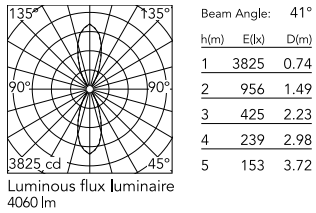

Physical

Colour	Anthracite
Orientation	Fixed
IP internal	66

Download

[Mounting instructions](#) ZIP

Photometric Files

[LDT / IES](#) ZIP

Technical Drawings

[2D](#) ZIP

[3D](#) ZIP

Schematic light drawing

Photometric

Lighting type	Indirect, Direct
Light distribution	Symmetric
CCT (K)	2700
CRI>	80
Beam angle C0-180 (°)	40
Beam angle C90-270 (°)	40
Beam angle indirect C0-180 (°)	40
Beam angle indirect C90-270 (°)	40