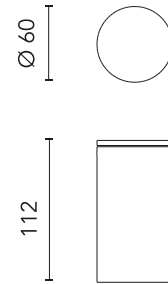

Are you a professional and your project needs consulting and support?

[BOOK AN APPOINTMENT](#)

Main specifications

Mounting	Ceiling
Environments	Outdoor wet location
LED type	Power LED
Lamp category	LED
Number of heads	1
Power (W)	4.4
System power (W)	6
Source flux (lm)	510
System flux (lm)	363