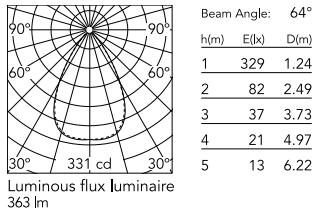

Physical

Colour	Anthracite
Orientation	Fixed
IP internal	65

Download

Mounting instructions [↓ ZIP](#)

Photometric Files

LDT / IES [↓ ZIP](#)

Technical Drawings

2D [↓ ZIP](#)

3D [↓ ZIP](#)

Schematic light drawing

Photometric

Lighting type	Direct
Light distribution	Symmetric
CCT (K)	4000
CRI>	80
Beam angle C0-180 (°)	65
Beam angle C90-270 (°)	65

Electrical

Insulation class	II
Frequency (Hz)	50-60
Main voltage (Vac)	220-240
Dimmable	No
Dimming type	Non Dimmable
Emergency type	No