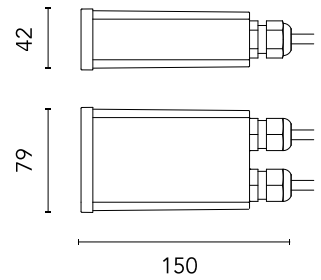

FLOS

■ F990B23AZ00 Black

Power supply 24Vdc 35W /120-270V IP67 Class II selv.

Designed by FLOS Outdoor

Are you a professional and your project needs consulting and support?

BOOK AN APPOINTMENT

Main specifications

Environments Outdoor wet location

Physical

Colour Black

IP internal 67

IP
67

Electrical

Insulation class II

Emergency type No