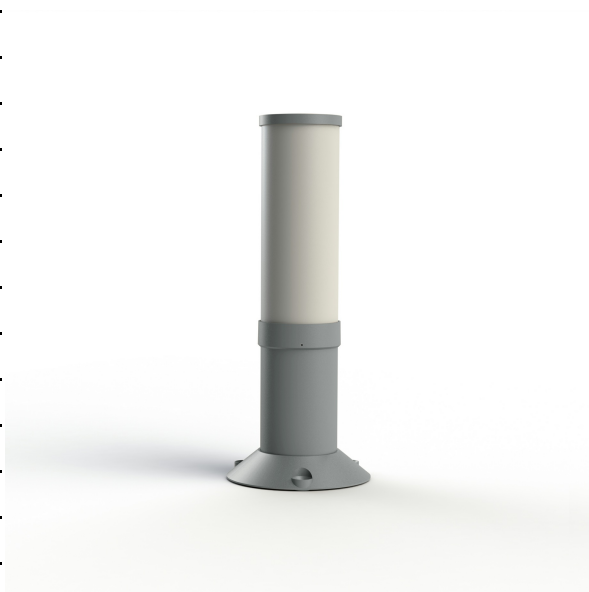

OL 11

catalogue 2020 p. 128

ref. 142203105

EAN. 3663660248853

Model 3

Technical data

Rated voltage	230V AC
Input voltage range	220 - 240 V AC
Driver output	-
Alimentation output	-
Class	1
IP	65
IK	-
Diffuser	Satin-finish PMMA
Bulb cover	No
Source	E27
Color temperature real output	-
Real light output	- lm
Standby power	-
Energy class	Classe de la lampe (non fournie)
IRC	-
SDCM	-
Optic	-
Dimmable	-
Ta	-
Led lifetime	-
Ambient temperature range	-10 ~50°C
UGR	-
ULR	-
Photobiological Risk group	-
THDI	-
Fixing kit	Yes
With sensor	No
With IP55 socket	No

[Download the installation manual](#)