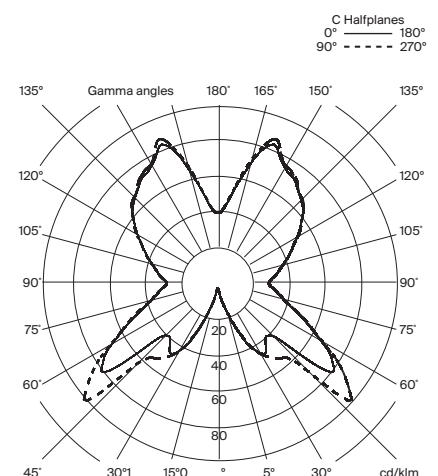

Básica Mínima Batería

Santiago Roqueta, Santa & Cole Team. 2021
Table Lamps

The Básica family has a new member, Básica Mínima Batería. An adaptation that proves itself portable, light, and practical. Like its original version, the cylindrical structure is made of birch wood and has two options of shade: pleated natural parchment and ribbon-stitched, both hand-assembled. The portability of Básica Mínima Batería is given in its circular base, finished in graphite, which by slightly pressing on it turns the lamps on and off.

Básica Mínima Batería maintains the essence of its wired version defending the most artisan modernity. Now with the practicality provided by the battery.

General description:

Birch wood column.
Stitched beige parchment or natural ribbon lampshade.
Lithium battery.
Metallic base with bronze finish.
Switch incorporated into the luminaire with 2 levels of intensity.
Power Range:
- 7h on high power.
- 14h on minimum power.
Includes contact charger.
Battery charging time: 5h.

Approximate weight (unpacked):

0,80 kg / 1,7 lb

Technical information:

Light source included (dimnable)
LED bulb (S&C DC bulb)

Rated input wattage: 1 W
Operating current: min. 185 mA / max. 365 mA
CCT: 2.200 K
CRI: 85
Lifetime: 40.000 h
Luminous flux: with parchment lampshade: 38 lm / with ribbon lampshade: 31 lm

2 levels of intensity.
Suitable for indoor and outdoor use.
Always use this light source.

Input voltage: 100 ~ 240 Vac.
(50 Hz / 60 Hz). According to destination.