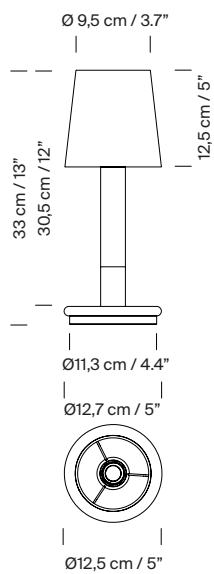

Básica Mínima Batería

Santiago Roqueta, Santa & Cole Team. 2021
Table Lamps

Regulations:

European version
UNE-EN 60598
UNE-EN 55015
UNE-EN 60529

Maintenance:

Clean with a smooth cloth. Do not use ammonia, solvents or abrasive cleaning products.
To prevent degradation of the lamp, it should not be left outdoors permanently.

Others:

The lamp is delivered in one package.
The assembly instructions are delivered with the product.

Model:

Collection:

Table lamps