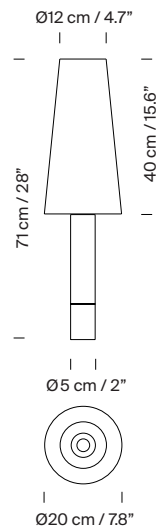

Model B: Básica M2