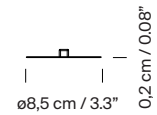

Optional stabilizing disc