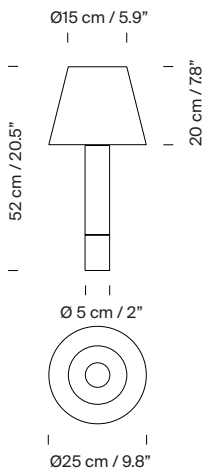

Básica

Santiago Roqueta, Equipo Santa & Cole. 1987
Table Lamps

Maintenance:

Clean with a smooth cloth. Do not use ammonia, solvents or abrasive cleaning products.

Others:

The lamp is delivered in different packages.
The assembly instructions are delivered with the product.

Model A: Básica M1