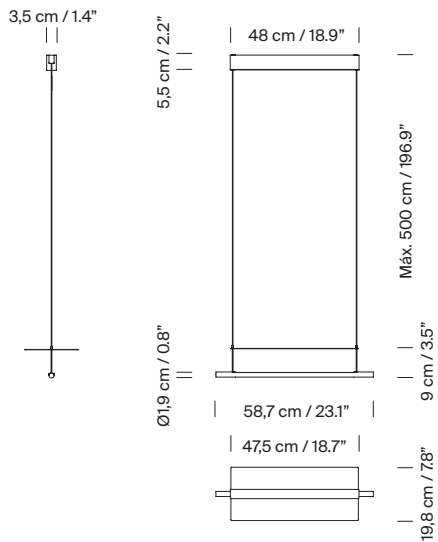

Lámina Dorada 45

Antoni Arola. 2018
Pendant Lamp

Maintenance:

Clean with a smooth cloth. Do not use ammonia, solvents or abrasive cleaning products.

Others:

The lamp is delivered in different packages (**B, C, D**).
The assembly instructions are delivered with the product.

Model A: Lámina Dorada 45