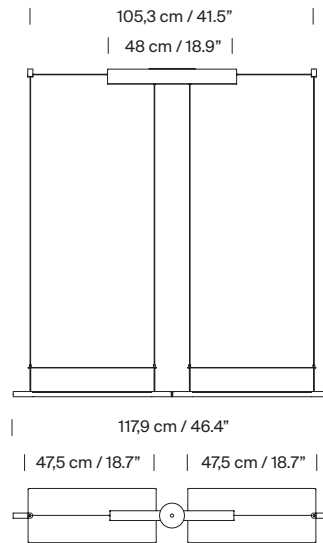

Lámina Dorada 45

Antoni Arola. 2018
Pendant Lamp

Maintenance:

Clean with a smooth cloth. Do not use ammonia, solvents or abrasive cleaning products.

Others:

The lamp is delivered in different packages (**B, C, D**).
The assembly instructions are delivered with the product.

Model A: Lámina Dorada 45

Model B: Sistema Lámina Dorada 45 2 módulos

CE

cUL US

Examples of composition

3 modules (A + B)

4 modules (A + 2B)