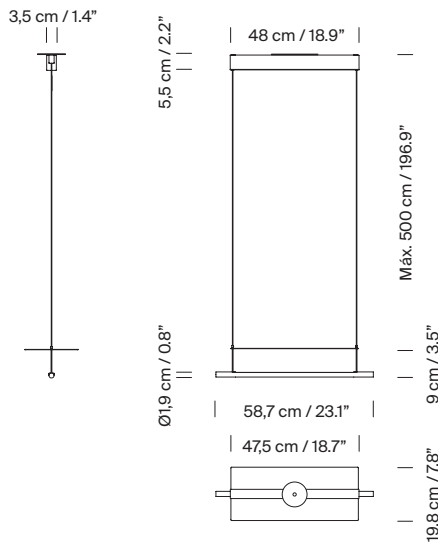

Lámina Dorada 45

Antoni Arola. 2018
Pendant Lamp

Maintenance:

Clean with a smooth cloth. Do not use ammonia, solvents or abrasive cleaning products.

Others:

The lamp is delivered in different packages (**B, C, D**).
The assembly instructions are delivered with the product.

Model A: Lámina Dorada 45

Model B: Sistema Lámina Dorada 45 2 módulos

CE

cUL US

Examples of composition

3 modules (A + B)

4 modules (A + 2B)