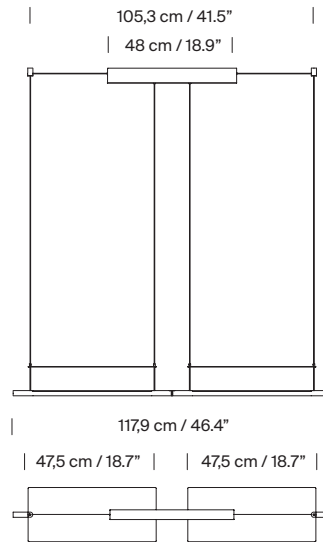

Model B: Sistema Lámina Dorada 45 2 módulos

CE