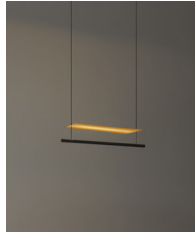

### General description:

Metallic flat shade with gold finish.  
Black metal structure with matte finish.  
Polycarbonate diffuser.  
Electric cable length: 5 m / 196.9"

### Collection:

Table lamps

Floor lamps

Pendant lamps

Wall lamps

Lámina Dorada 45

Lámina Dorada 45

Lámina Dorada 45