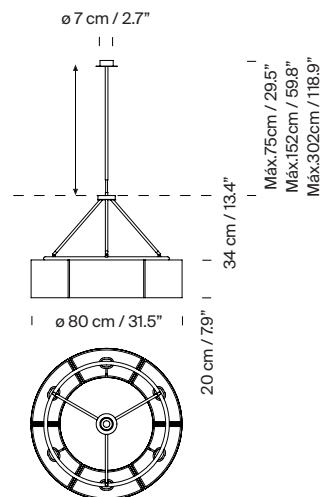

Sexta

Miguel Milá. 2003
Pendant lamps

Regulations:

European version
UNE-EN 60598
UNE-EN 55015
UNE-EN 60529

American version
Dry location only
UL-1598
E-353545

Maintenance:

Clean with a smooth cloth. Do not use ammonia, solvents or abrasive cleaning products.

Others:

The lamps is delivered in different packets.
The assembly instructions are delivered with the product.

Model A: Sexta