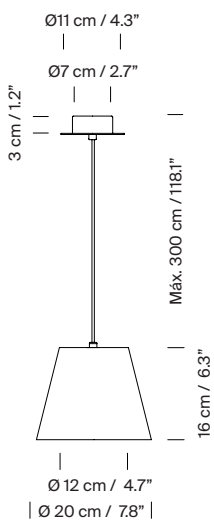

Sísís cónicas

Santa & Cole Team. 1993
Pendant lamp

Regulations:

European version
UNE-EN 60598
UNE-EN 55015
UNE-EN 60529

American version
Dry location only
UL-1598
E-353545

Maintenance:

Clean with a smooth cloth. Do not use ammonia, solvents or abrasive cleaning products.

Others:

The lamp is delivered in different packages.
The assembly instructions are delivered with the product.

Models (European version):

Model A: PT1