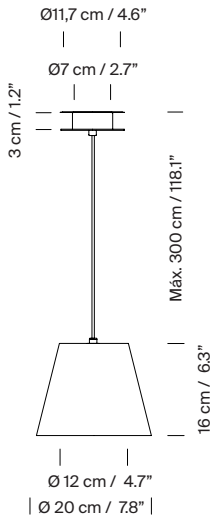

Models (American version):

Model A: PT1