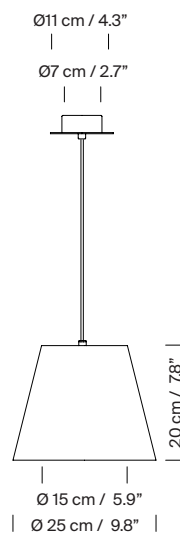

Model B: MT1