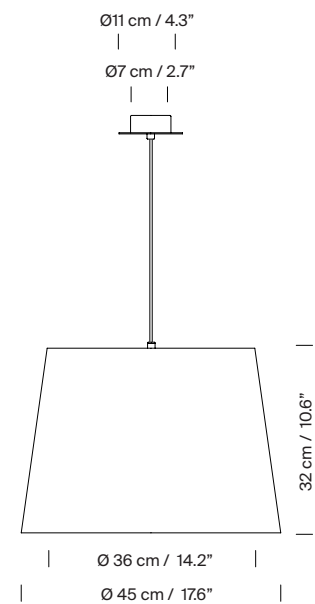

Model D: GT1