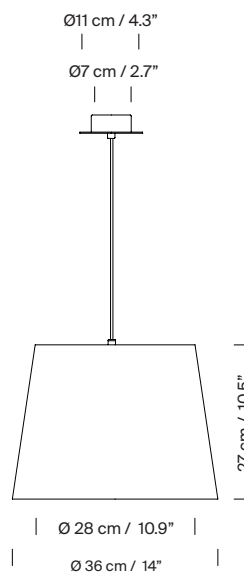

Model C: GT3