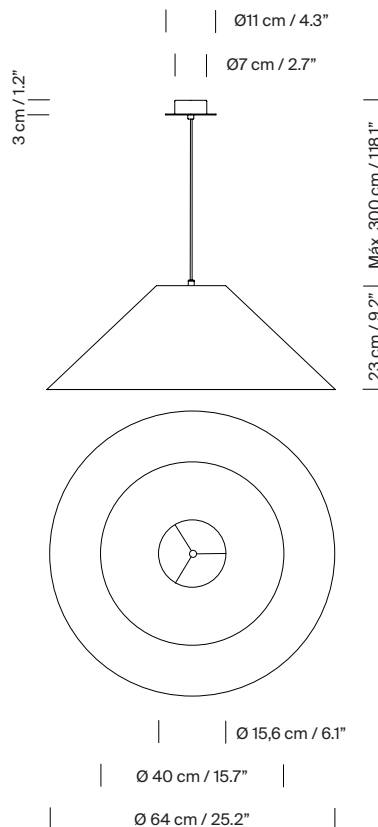

Model B: Sísí Cónicas Planas MT5

Collection:

Table lamps

Pendant lamps