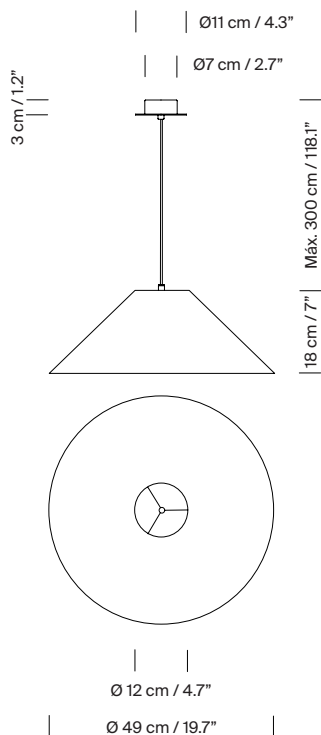

Sísí Cónicas Planas

Gabriel Ordeig Cole. 1987

Pendant lamps

SANTA & COLE

Maintenance:

Clean with a smooth cloth. Do not use ammonia, solvents or abrasive cleaning products.

Others:

The lamp is delivered in one package.

The assembly instructions are delivered with the product.

Model A: Sísí Cónicas Planas MT4