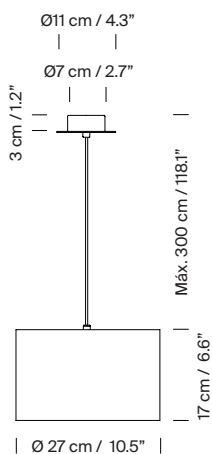

Regulations:

European version
UNE-EN 60598
UNE-EN 55015
UNE-EN 60529

American version
Dry location only
UL-1598
E-353545

Maintenance:

Clean with a smooth cloth. Do not use ammonia, solvents or abrasive cleaning products.

Others:

The lamp is delivered in different packages.
The assembly instructions are delivered with the product.

Models (European version):

Model A: PT2