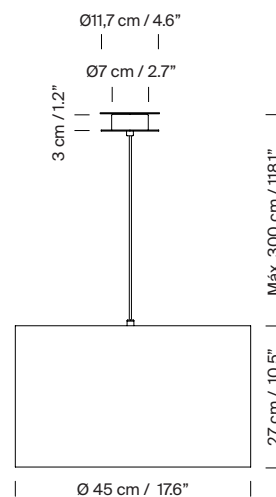

Model B: GT2

Collection:

Table lamps

Pendant lamps