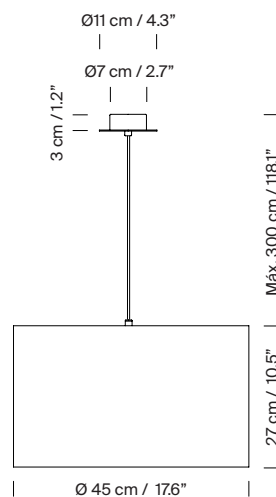

Model B: GT2