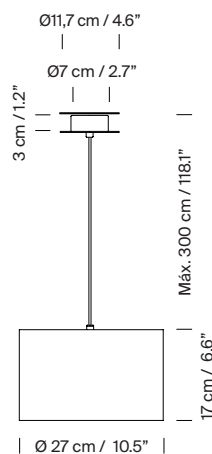

Models (American version):

Model A: PT2