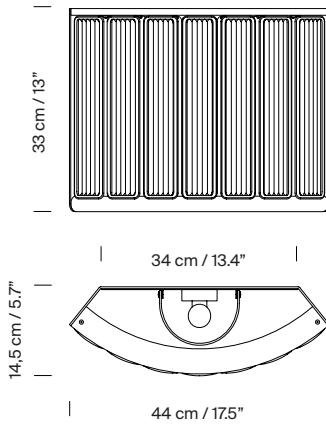

Estadio

Miguel Milá. 2015
Wall lamp

Maintenance:

Clean with a smooth cloth. Do not use ammonia, solvents or abrasive cleaning products.

Others:

The lamp is delivered in one package.
The assembly instructions are delivered with the product.

Model:

Collection:

Wall lamps

Pendant lamps