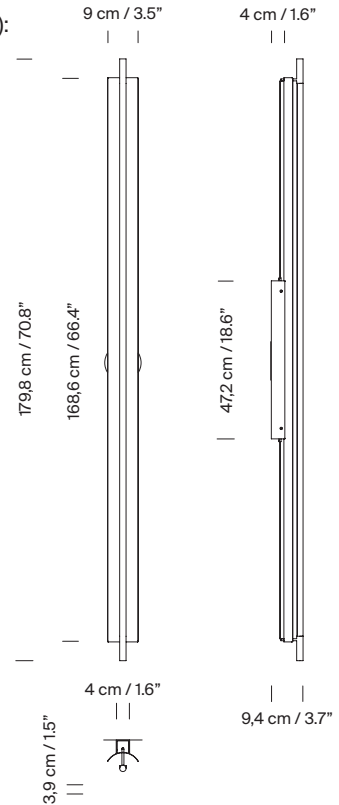

Model (American version):

Collection:

Table lamps

Floor lamps

Pendant lamps

Wall lamps