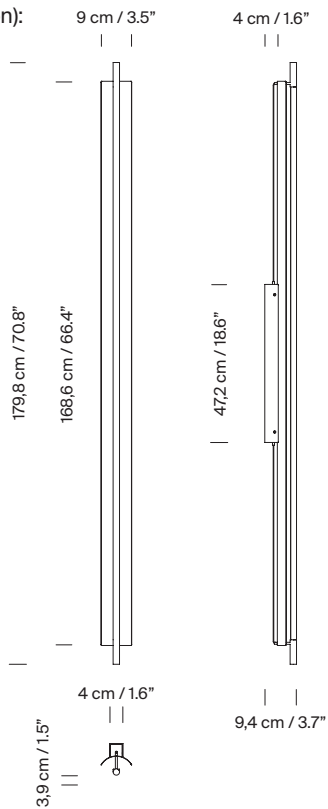

Maintenance:

Clean with a smooth cloth. Do not use ammonia, solvents or abrasive cleaning products.

Others:

The lamp is delivered in one package.
The assembly instructions are delivered with the product.

Model (European version):