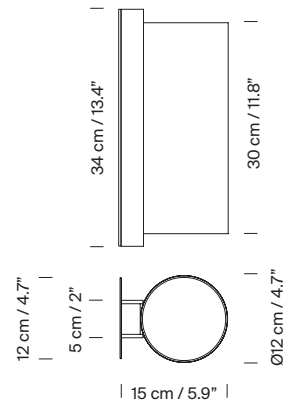

Model (American version):

cULUS

Collection:

Floor lamps

Wall lamps