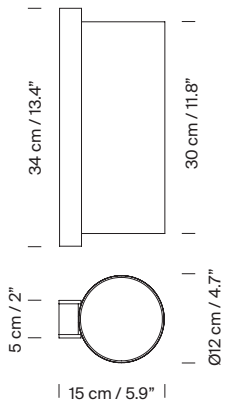

TMM Metálico

Miguel Milá. 1964
Wall lamp

SANTA & COLE

Maintenance:

Clean with a smooth cloth. Do not use ammonia, solvents or abrasive cleaning products.

Others:

The lamp is delivered in one package.
The assembly instructions are delivered with the product.

Model (European version):