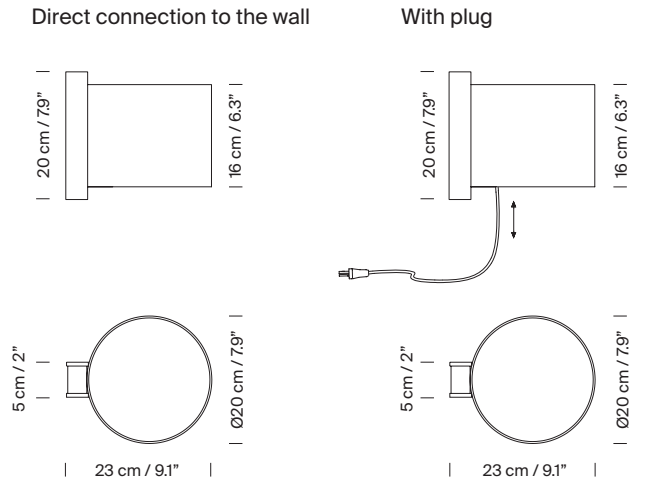

Others:

The lamp is delivered in one package.
The assembly instructions are delivered with the product.

Modelo A: TMM corto