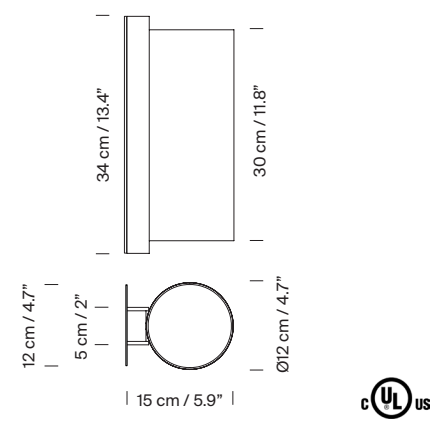

Modelo B: TMM largo

Collection:
Floor lamps

Wall lamps