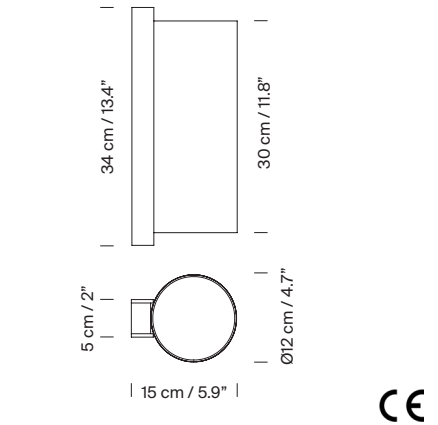

Modelo B: TMM largo

Collection:
Floor lamps

Wall lamps