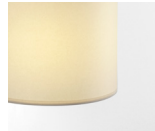

Lampshade

White parchment ⁽¹⁾

Beige parchment

Structure

Beech

Walnut

Connection

With plug ⁽²⁾

Direct to the wall

TMM corto

A

TMM largo

B

⁽¹⁾ Optional upper diffuser for TMM corto

⁽²⁾ Available option for TMM corto without upper diffuser

The TMM wall lamp is part of Miguel Milá's collection for TRAMO, the company he founded to produce his own work in post-war Spain. The TMM series wall lights consist of a simple beech or walnut wood with a parchment shade.

Miguel Milá offers a brilliant lesson of good taste and minimalism in an exquisite demonstration of formal serenity and functional efficiency.

General description:

Beech or walnut wood structure.

Lampshade in white (optional upper diffuser in white translucent methacrylate - for energy saving bulbs only) or beige parchment.