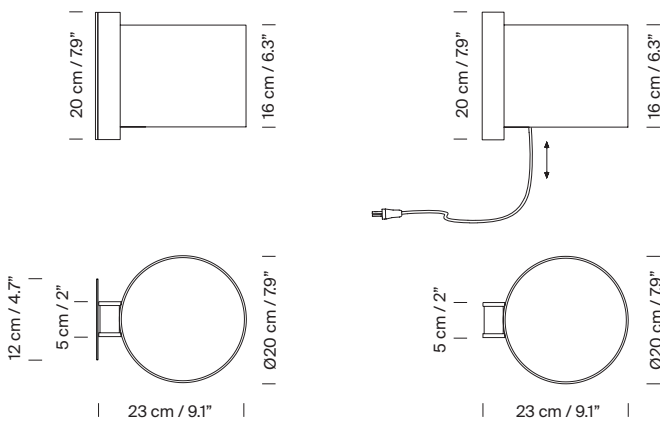

Modelo B: TMM largo

Collection:
Floor lamps

Wall lamps