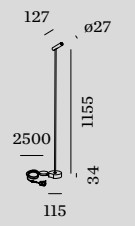

# MATCH

Floor

new

57 | 113 | 145

223

307 | 321

407

515 | 623

## 1.0

LED COB 18W | dimmable  
 220-240VAC | 50-60Hz | incl. driver  
 aluminium  
 cable plug with dimmer switch

IP20 0°-10°/360°/0°-145° A-30° SDCM3 L80/50K 2.70kg

2700K | CRI >90 | 560lm

CODE

477154W3

477154B3