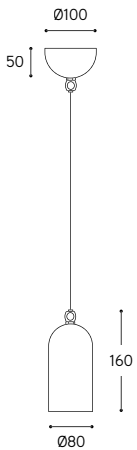

Single pendant with three electrification variants. Pendant is supplied with a 3-meter-long cable. Lamp-holder and canopy available in antique brass or dark bronze. For eventual decentralization it's available the support in aged brass, to be ordered separately.

Versione con lampadina GU10  
GU10 version

Versione COBLED con lente direzionale  
Cobled version with directional lens

**CONE DIAGRAM**

MOUNTING HEIGHT M	ILLUMINANCE LX
0.5	3200
1	800
2	200
3	94
4	53
5	34
6	24
8	13
10	8
20	2

**DB**  
Finitura dark bronze  
Dark bronze

**O**  
Finitura ottone anticato  
Aged brass

Art. FRA/...

Art. FRA/GU10/...

Art. FRA/COBLED/...

Art. MAN

ARTICOLO ITEM	DESCRIZIONE DESCRIPTION	DIMMERAZIONE DIMMING	ALIMENTAZIONE E MODULO LED POWER AND LED MODULE	COLORE LED LED COLOUR	ATTACCO SOCKET	POTENZA POWER	PESO GR. WEIGHT GR.	VOL. IN M <sup>3</sup> VOL. IN M <sup>3</sup>	FINITURA FINISHING	FASCIA PREZZO PRICE RANGE
FRA/...	Sospensione E27 comprensiva di cavo nero 3 mt. E27 power pendant with a 3-meter-long black cable				E27	15W LED	1.100	0.02	O, DB	<b>B50</b>
FRA/GU10/...	Sospensione GU10 comprensiva di cavo nero 3 mt. GU10 power pendant with a 3-meter-long black cable				GU10	7W LED	1.100	0.02	O, DB	<b>B50</b>
FRA/COBLED/...	Sospensione alimentazione LED comprensiva di lente direzionale, con cavo nero 3 mt LED power suspension including directional lens, with a 3-meter-long black cable	Con dimmer taglio di fase TRIAC With dimmer phase cut TRIAC	lumen: 850 CRI: > 90 durata: 50.000H	3000°K Bianco caldo Warm white		10W	1.100	0.02	O, DB	<b>B61</b>
MAN	Supporto in ottone anticato per fissaggio cavo Decentralization support in aged brass									<b>B13</b>