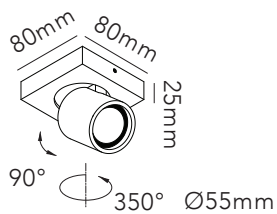

FOCUS MINI

Design: Ronni Gol

FOCUS MINI 1

FOCUS MINI 2

FOCUS MINI - 3000K

Design: Ronni Gol

LIGHT·POINT
C O P E N H A G E N

ART. NAME	FOCUS MINI 1	FOCUS MINI 2	
Art. no. white	261600	261606	
Art. no. black	261601	261607	
Art. no. rose gold	261630	261633	
Art. no. brass	261631	261634	
EAN white	5711389616007	5711389286064	
EAN black	5711389516017	5711389616076	
EAN rose gold	5711389616304	5711389616335	
EAN brass	5711389616311	5711389616342	
Material	Aluminium / Glass	Aluminium / Glass	
Light source	Lumems	Lumems	
Lifetime	50.000	50.000	
Number of light sources	1	2	
Electronical gear	N/A	N/A	
Driver watt	N/A	N/A	
Light source watt	4	4	
System watt	4	8	
Voltage	220-240V	220-240V	
Dimmable	Leading/trailing Edge	Leading/trailing Edge	
Lumen output	270	540	
Lumen pr. watt	90	90	
CCT (K)	3000	3000	
RA/CRI	≥90	≥90	
Mac Adam	3	3	
Light distribution	Direct	Direct	
Beam angle	38	38	
Tilt angle	90	90	
Cutout mm.	N/A	N/A	
Rotation	350	350	
Looping	Yes	Yes	

FOCUS MINI - 2700K

Design: Ronni Gol

LIGHT·POINT
C O P E N H A G E N

ART. NAME	FOCUS MINI 1	FOCUS MINI 2	
Art. no. white	270040	270050	
Art. no. black	270041	270051	
Art. no. rose gold	270042	270052	
Art. no. brass	270043	270053	
EAN white	5711389700409	5711389286064	
EAN black	5711389700409	5711389616076	
EAN rose gold	5711389700423	5711389700522	
EAN brass	5711389700430	5711389700539	
Material	Aluminium / Glass	Aluminium / Glass	
Light source	Lumems	Lumems	
Lifetime	50.000	50.000	
Number of light sources	1	2	
Electronical gear	N/A	N/A	
Driver watt	N/A	N/A	
Light source watt	4	4	
System watt	4	8	
Voltage	220-240V	220-240V	
Dimmable	Leading/trailing Edge	Leading/trailing Edge	
Lumen output	251	502	
Lumen pr. watt	90	90	
CCT (K)	2700	2700	
RA/CRI	≥90	≥90	
Mac Adam	3	3	
Light distribution	Direct	Direct	
Beam angle	38	38	
Tilt angle	90	90	
Cutout mm.	N/A	N/A	
Rotation	350	350	
Looping	Yes	Yes	