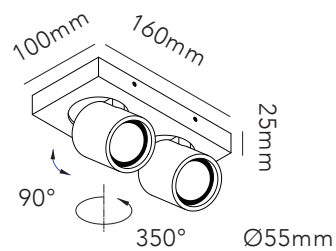

FOCUS MINI

Design: Ronni Gol

FOCUS MINI 1

FOCUS MINI 2

FOCUS MINI - 3000K

Design: Ronni Gol

LIGHT·POINT
C O P E N H A G E N

ART. NAME	FOCUS MINI 1	FOCUS MINI 2	
Art. no. white	261600	261606	
Art. no. black	261601	261607	
Art. no. rose gold	261630	261633	
Art. no. brass	261631	261634	
EAN white	5711389616007	5711389286064	
EAN black	5711389516017	5711389616076	
EAN rose gold	5711389616304	5711389616335	
EAN brass	5711389616311	5711389616342	
Material	Aluminium / Glass	Aluminium / Glass	
Light source	Lumems	Lumems	
Lifetime	50.000	50.000	
Number of light sources	1	2	
Electronical gear	N/A	N/A	
Driver watt	N/A	N/A	
Light source watt	4	4	
System watt	4	8	
Voltage	220-240V	220-240V	
Dimmable	Leading/trailing Edge	Leading/trailing Edge	
Lumen output	270	540	
Lumen pr. watt	90	90	
CCT (K)	3000	3000	
RA/CRI	≥90	≥90	
Mac Adam	3	3	
Light distribution	Direct	Direct	
Beam angle	38	38	
Tilt angle	90	90	
Cutout mm.	N/A	N/A	
Rotation	350	350	
Looping	Yes	Yes	

FOCUS MINI - 2700K

Design: Ronni Gol

LIGHT·POINT
C O P E N H A G E N

ART. NAME	FOCUS MINI 1	FOCUS MINI 2	
Art. no. white	270040	270050	
Art. no. black	270041	270051	
Art. no. rose gold	270042	270052	
Art. no. brass	270043	270053	
EAN white	5711389700409	5711389286064	
EAN black	5711389700409	5711389616076	
EAN rose gold	5711389700423	5711389700522	
EAN brass	5711389700430	5711389700539	
Material	Aluminium / Glass	Aluminium / Glass	
Light source	Lumems	Lumems	
Lifetime	50.000	50.000	
Number of light sources	1	2	
Electronical gear	N/A	N/A	
Driver watt	N/A	N/A	
Light source watt	4	4	
System watt	4	8	
Voltage	220-240V	220-240V	
Dimmable	Leading/trailing Edge	Leading/trailing Edge	
Lumen output	251	502	
Lumen pr. watt	90	90	
CCT (K)	2700	2700	
RA/CRI	≥90	≥90	
Mac Adam	3	3	
Light distribution	Direct	Direct	
Beam angle	38	38	
Tilt angle	90	90	
Cutout mm.	N/A	N/A	
Rotation	350	350	
Looping	Yes	Yes	