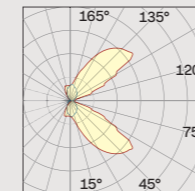

OPTICAL | PHOTOMETRIC

Lighting type: Indirect
Light distribution: Symmetric