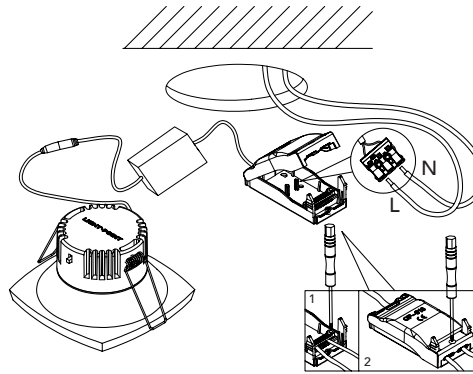

Installation instructions

NOTE: Please make sure the power supply is turned off before installing the lamp.

1

Cutout size: Ø85mm

2

Connect "+" and "-"

3

Pull the spring upward, then put the lamp body into the hole and release it

Safety precautions

- The appliance should be installed, connected and tested by qualified electrician and in accordance with local regulations.
- Turn off the power supply before installation or maintenance of the lamp, and make sure that the cables are not squeezed or damaged by sharp edges during installation.
- The lamp should not be covered by insulation blankets or similar materials.