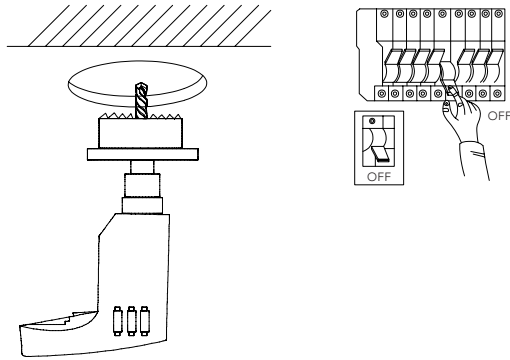

Installation instructions

NOTE: Please make sure the power supply is turned off before installing the lamp.

1

Cutout size: Ø85mm

2

Connect "+" and "-"

3

Pull the spring upward, then put the lamp body into the hole and release it

Safety precautions

- The appliance should be installed, connected and tested by qualified electrician and in accordance with local regulations.
- Turn off the power supply before installation or maintenance of the lamp, and make sure that the cables are not squeezed or damaged by sharp edges during installation.
- The lamp should not be covered by insulation blankets or similar materials.