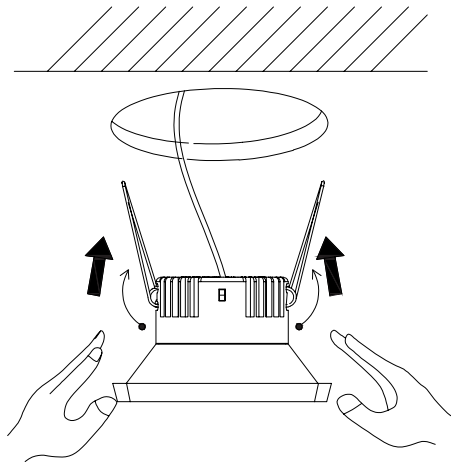

Installation instructions

NOTE: Please make sure the power supply is turned off before installing the lamp.

1

Cutout size: Ø85mm

2

Connect "+" and "-"

3

Pull the spring upward, then put the lamp body into the hole and release it

Safety precautions

- The appliance should be installed, connected and tested by qualified electrician and in accordance with local regulations.
- Turn off the power supply before installation or maintenance of the lamp, and make sure that the cables are not squeezed or damaged by sharp edges during installation.
- The lamp should not be covered by insulation blankets or similar materials.