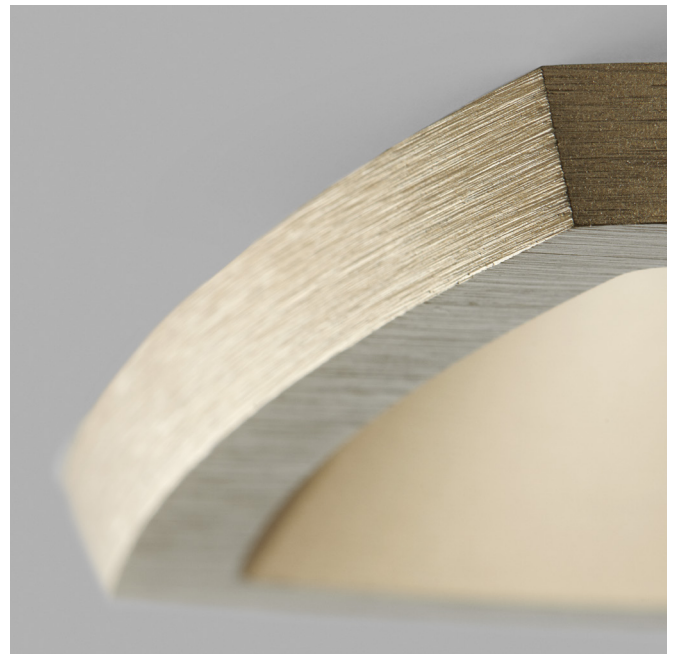

MIRAGE

Design: Nital Patel

MIRAGE 1

MIRAGE 1+

MIRAGE - 2700/3000K

Design: Nital Patel

LIGHT·POINT
C O P E N H A G E N

| ART. NAME | MIRAGE 1 | MIRAGE 1+ | |
|-------------------------|-------------------|-------------------|---|
| Art. no. white | 271020 | 271025 | - |
| Art. no. black | 271021 | 271026 | - |
| Art. no. rose gold | 271022 | 271027 | - |
| Art. no. titanium | 271023 | 271028 | - |
| Art. no. brass | 271024 | 271029 | - |
| EAN white | 5711389710200 | 5711389710255 | - |
| EAN black | 5711389710217 | 5711389710262 | - |
| EAN rose gold | 5711389710224 | 5711389710279 | - |
| EAN titanium | 5711389710231 | 5711389710286 | - |
| EAN brass | 5711389710248 | 5711389710293 | - |
| Material | Aluminium / Glass | Aluminium / Glass | - |
| Light source | LED | LED | - |
| Lifetime | 50.000 | 50.000 | - |
| Number of light sources | 1 | 1 | - |
| Electronical gear | N/A | N/A | - |
| Driver watt | N/A | N/A | - |
| Light source watt | 10 | 15 | - |
| System watt | 10 | 15 | - |
| Voltage | 220-240 | 220-240 | - |
| Dimmable | Yes | Yes | - |
| Lumen output | 820 (nominal) | 1162 (nominal) | - |
| Lumen pr. watt | N/A | 80 | - |
| Flux | N/A | N/A | - |
| CCT (K) | 2700/3000 | 2700/3000 | - |
| RA/CRI | 90 | 90 | - |
| Mac Adam | 3 | 3 | - |
| Light distribution | Down | Down | - |
| Beam angle | 30 | 30 | - |
| Tilt angle | N/A | N/A | |
| Cutout mm. | N/A | N/A | |
| Rotation | N/A | N/A | |
| Looping | N/A | N/A | |