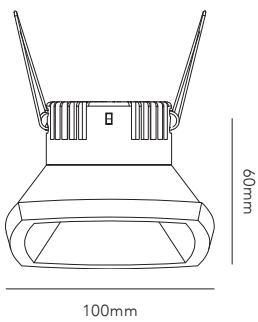

MIRAGE

Design: Nital Patel

MIRAGE 1

MIRAGE 1+

MIRAGE - 2700/3000K

Design: Nital Patel

LIGHT·POINT
C O P E N H A G E N

| ART. NAME | MIRAGE 1 | MIRAGE 1+ | |
|-------------------------|-------------------|-------------------|---|
| Art. no. white | 271020 | 271025 | - |
| Art. no. black | 271021 | 271026 | - |
| Art. no. rose gold | 271022 | 271027 | - |
| Art. no. titanium | 271023 | 271028 | - |
| Art. no. brass | 271024 | 271029 | - |
| EAN white | 5711389710200 | 5711389710255 | - |
| EAN black | 5711389710217 | 5711389710262 | - |
| EAN rose gold | 5711389710224 | 5711389710279 | - |
| EAN titanium | 5711389710231 | 5711389710286 | - |
| EAN brass | 5711389710248 | 5711389710293 | - |
| Material | Aluminium / Glass | Aluminium / Glass | - |
| Light source | LED | LED | - |
| Lifetime | 50.000 | 50.000 | - |
| Number of light sources | 1 | 1 | - |
| Electronical gear | N/A | N/A | - |
| Driver watt | N/A | N/A | - |
| Light source watt | 10 | 15 | - |
| System watt | 10 | 15 | - |
| Voltage | 220-240 | 220-240 | - |
| Dimmable | Yes | Yes | - |
| Lumen output | 820 (nominal) | 1162 (nominal) | - |
| Lumen pr. watt | N/A | 80 | - |
| Flux | N/A | N/A | - |
| CCT (K) | 2700/3000 | 2700/3000 | - |
| RA/CRI | 90 | 90 | - |
| Mac Adam | 3 | 3 | - |
| Light distribution | Down | Down | - |
| Beam angle | 30 | 30 | - |
| Tilt angle | N/A | N/A | |
| Cutout mm. | N/A | N/A | |
| Rotation | N/A | N/A | |
| Looping | N/A | N/A | |