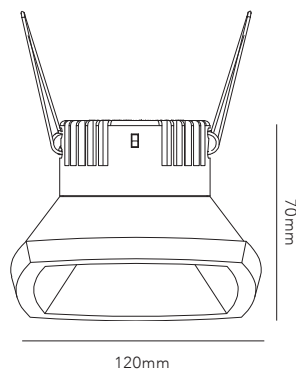

MIRAGE

Design: Nital Patel

MIRAGE 1

MIRAGE 1+

MIRAGE - 2700/3000K

Design: Nital Patel

LIGHT·POINT
C O P E N H A G E N

| ART. NAME | MIRAGE 1 | MIRAGE 1+ | |
|-------------------------|-------------------|-------------------|---|
| Art. no. white | 271020 | 271025 | - |
| Art. no. black | 271021 | 271026 | - |
| Art. no. rose gold | 271022 | 271027 | - |
| Art. no. titanium | 271023 | 271028 | - |
| Art. no. brass | 271024 | 271029 | - |
| EAN white | 5711389710200 | 5711389710255 | - |
| EAN black | 5711389710217 | 5711389710262 | - |
| EAN rose gold | 5711389710224 | 5711389710279 | - |
| EAN titanium | 5711389710231 | 5711389710286 | - |
| EAN brass | 5711389710248 | 5711389710293 | - |
| Material | Aluminium / Glass | Aluminium / Glass | - |
| Light source | LED | LED | - |
| Lifetime | 50.000 | 50.000 | - |
| Number of light sources | 1 | 1 | - |
| Electronical gear | N/A | N/A | - |
| Driver watt | N/A | N/A | - |
| Light source watt | 10 | 15 | - |
| System watt | 10 | 15 | - |
| Voltage | 220-240 | 220-240 | - |
| Dimmable | Yes | Yes | - |
| Lumen output | 820 (nominal) | 1162 (nominal) | - |
| Lumen pr. watt | N/A | 80 | - |
| Flux | N/A | N/A | - |
| CCT (K) | 2700/3000 | 2700/3000 | - |
| RA/CRI | 90 | 90 | - |
| Mac Adam | 3 | 3 | - |
| Light distribution | Down | Down | - |
| Beam angle | 30 | 30 | - |
| Tilt angle | N/A | N/A | |
| Cutout mm. | N/A | N/A | |
| Rotation | N/A | N/A | |
| Looping | N/A | N/A | |