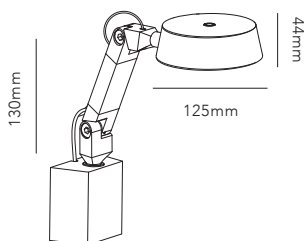

DARK WALL

Design: Nital Patel

DARK W1

DARK WALL - 3000K

Design: Nital Patel

LIGHT·POINT
C O P E N H A G E N

ART. NAME		DARK W1	
Art. no. white	271150	-	-
Art. no. carbon black	271151	-	-
Art. no. rose gold	271152	-	-
Art. no. titanium	271153	-	-
Art. no. brass	271154	-	-
EAN white	5711389711504	-	-
EAN carbon black	5711389711511	-	-
EAN rose gold	5711389711528	-	-
EAN titanium	5711389711535	-	-
EAN brass	5711389711542	-	-
Material	Aluminium	-	-
Light source	N/A	-	-
Lifetime	50.000	-	-
Number of light sources	1	-	-
Electronical gear	N/A	-	-
Driver watt	N/A	-	-
Light source watt	15	-	-
System watt	15	-	-
Voltage	220-240V	-	-
Dimmable	Yes	-	-
Lumen output	1050 (nominal)	-	-
Lumen pr. watt	70	-	-
Flux	N/A	-	-
CCT (K)	3000	-	-
RA/CRI	>90	-	-
Mac Adam	3	-	-
Light distribution	Down	-	-
Beam angle	N/A	-	-
Tilt angle	N/A	-	-
Cutout mm.	N/A	-	-
Rotation	N/A	-	-
Looping	N/A	-	-