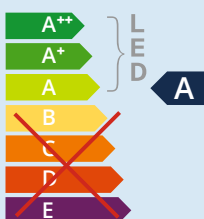

REWARDING BRIGHTNESS

Downlights

Fabio 75 MLMC
Fixed

Specifications

Colour white	Matt white RAL 9016 (XX=MW)
Colour grey	Matt grey RAL 9006 (XX=GR)
Colour black	Matt black RAL 9005 (XX=BL)
Beam angle (FWHM)	60°
Fixture material	Housing: Die cast aluminium / Reflector glass: Polycarbonate
Environment	Indoor
IP rate	IP20 / IP44
IK rate	IK03
Operating temperature (Ta)	-20°C / +45°C
Safety marks	EN60598 / EN62031 / EN62471
EMC compliance	EN55015
Colour consistency (SDCM)	MacAdam step 3
Warranty	7 Years