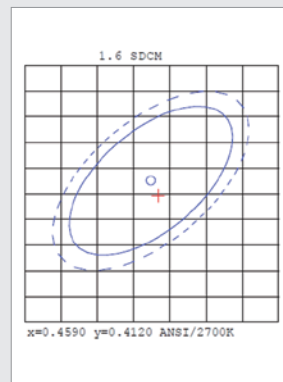

Specification

dimmable	NO
Energylabel from 2013	A++
Suitable for indoors	Yes
Application	general
Base	E14
Lamp shape	T25

Colour Temperature consistency (SDCM according to Mac Adam's ellipse)