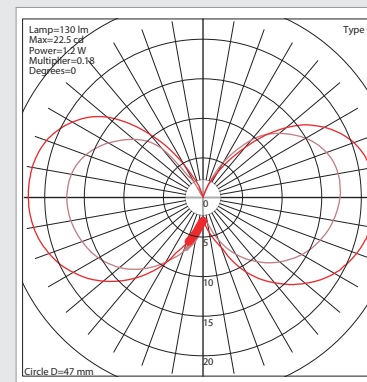

Electrical Parameters

Lamp nominal wattage	1.2W
Rated wattage	1.2W
Nominal current (mA)	16 mA
Energy Consumption kWh/1000h	2

Light Application Parameters

Luminous flux	130 lm
Luminous efficiency of lamp	108.33 lm/W
Colour temperature	2700K
Colour rendering index Ra	≥80
LLMF at the end of nominal life	0.60(20000 h)
SDCM	1.6
Switching cycles	10,000

Specification

dimmable	NO
Energylabel from 2013	A++
Suitable for indoors	Yes
Application	general
Base	E14
Lamp shape	T25

Colour Temperature consistency (SDCM according to Mac Adam's ellipse)

Peak of light intensity (max. cd)

Spectral distribution of the lamp (range 180-800nm)