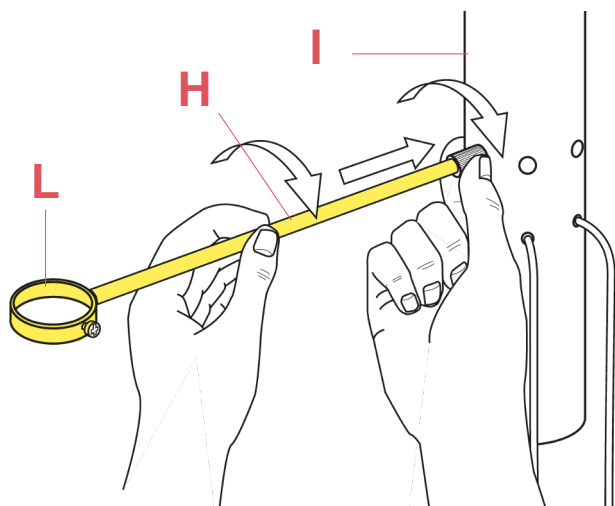

## RF33863

CHROME MEDIUM ARM (310mm)

Fig.1

Fig.2

Screw the arms (H) to the lamp body (I), taking care not to bend on the rings (L).  
Insert the lamp holder (M) in the ring (L) and fasten them by locking the screw (N).