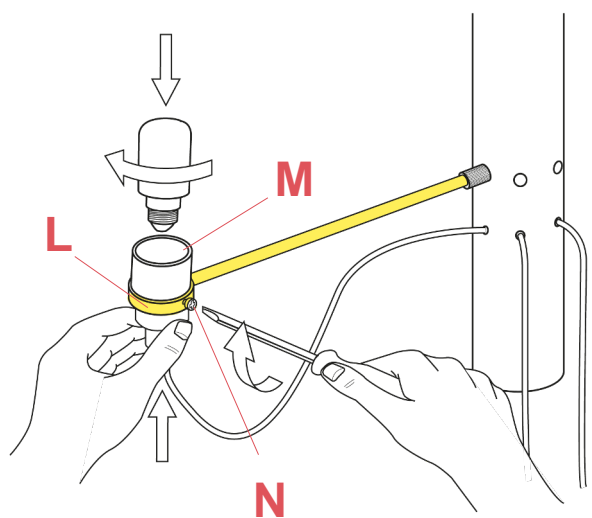

## RF33863

CHROME MEDIUM ARM (310mm)

WARNING! When installing and whenever acting on the appliance, ensure that the power supply has been switched off.  
For the installation of the spare-part, it is necessary to consult a qualified electrician.

## RF33863

CHROME MEDIUM ARM (310mm)

Fig.1

Fig.2

Screw the arms (H) to the lamp body (I), taking care not to bend on the rings (L).  
Insert the lamp holder (M) in the ring (L) and fasten them by locking the screw (N).

**WARNING!** When installing and whenever acting on the appliance, ensure that the power supply has been switched off.  
For the installation of the spare-part, it is necessary to consult a qualified electrician.