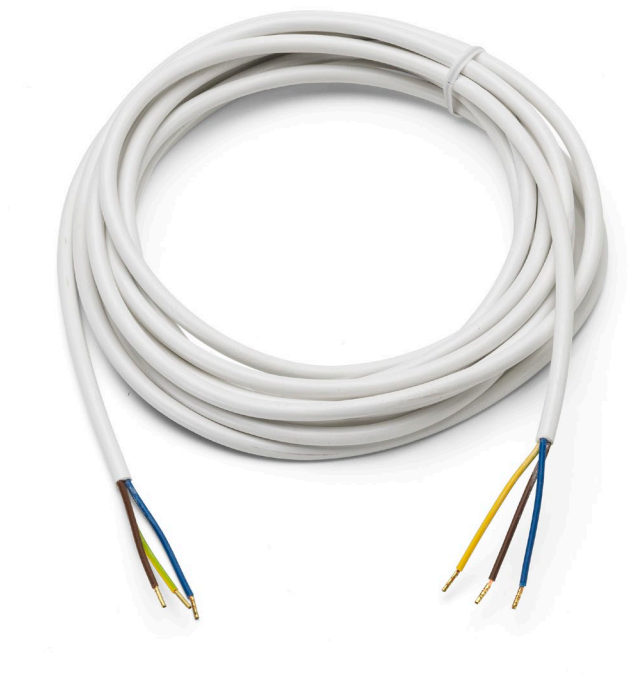

RF32763

3,20 MT PVC/PVC WHITE ELECTRICAL CABLE 3x0,75

Taraxacum
S1 Cocoon

Taraxacum
S2 Cocoon

Viscontea

WARNING! When installing and whenever acting on the appliance, ensure that the power supply has been switched off.
For the installation of the spare-part, it is necessary to consult a qualified electrician.