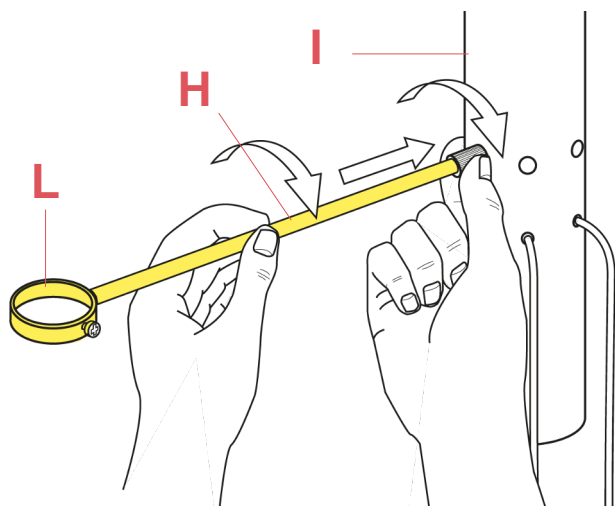

2097/18 A1351031

EN

RF33864

OPAL BLACK MEDIUM ARM (310mm)

WARNING! When installing and whenever acting on the appliance, ensure that the power supply has been switched off.
For the installation of the spare-part, it is necessary to consult a qualified electrician.

©2021 Flos - All rights reserved - www.flos.com

Flos reserves the right to introduce any changes to its own models, without prior notice.

2097/18 A1351031

EN

RF33864

OPAL BLACK MEDIUM ARM (310mm)

Fig.1

Fig.2

Screw the arms (H) to the lamp body (I), taking care not to bend on the rings (L).
Insert the lamp holder (M) in the ring (L) and fasten them by locking the screw (N).

WARNING! When installing and whenever acting on the appliance, ensure that the power supply has been switched off.
For the installation of the spare-part, it is necessary to consult a qualified electrician.