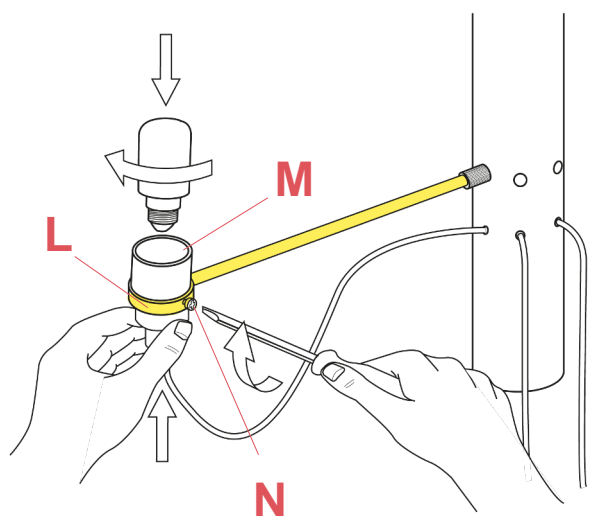

2097/18 A1351031

EN

RF33864

OPAL BLACK MEDIUM ARM (310mm)

WARNING! When installing and whenever acting on the appliance, ensure that the power supply has been switched off.
For the installation of the spare-part, it is necessary to consult a qualified electrician.

©2021 Flos - All rights reserved - www.flos.com

Flos reserves the right to introduce any changes to its own models, without prior notice.

2097/18 A1351031

EN

RF33864

OPAL BLACK MEDIUM ARM (310mm)

Fig.1

Fig.2

Screw the arms (H) to the lamp body (I), taking care not to bend on the rings (L).
Insert the lamp holder (M) in the ring (L) and fasten them by locking the screw (N).

WARNING! When installing and whenever acting on the appliance, ensure that the power supply has been switched off.
For the installation of the spare-part, it is necessary to consult a qualified electrician.