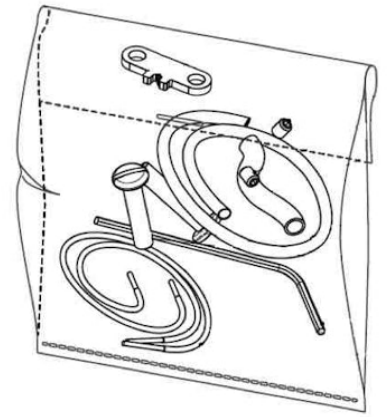

FLOS

RFU648200 Black

Kit with allen key and screws for ceiling rose assembly

This is a replacement part for the String Light suspension lamp.

Are you a professional and your project needs consulting and support?

[BOOK AN APPOINTMENT](#)

Physical

Color Black

Net weight (lb) 0.02

Package volume (in) 61.02

Photometric

Extreme cut off No

Electrical