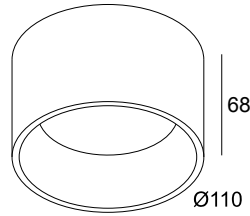

DIRO SBL S ON 83 W

251 77 83 W

AVAILABLE IN
BLACK 251 77 83 B
WHITE 251 77 83 W

 [View on website](#)

General info

LOCATION	indoor
INSTALLATION	Ceiling Surface mounted
INGRESS PROTECTION	IP43
WEIGHT (KG)	0.6
ADJUSTABILITY	non adjustable
INFORMATION	INCL.LED POWER SUPPLY 350mA-DC INCL.PC SBL