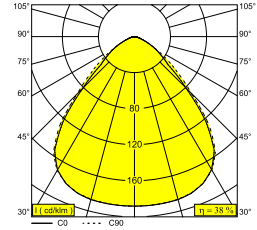

DIRO SBL S ON 83 W

251 77 83 W

AVAILABLE IN
BLACK 251 77 83 B
WHITE 251 77 83 W

 [View on website](#)

General info

LOCATION	indoor
INSTALLATION	Ceiling Surface mounted
INGRESS PROTECTION	IP43
WEIGHT (KG)	0.6
ADJUSTABILITY	non adjustable
INFORMATION	INCL.LED POWER SUPPLY 350mA-DC INCL.PC SBL