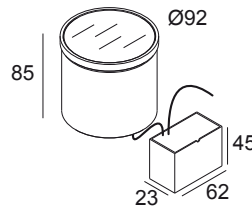

LOGIC 90 R 93030 ANO

213 47 811 932 ANO

AVAILABLE IN
ALU ANODIZED 213 47 811 932 ANO

 [View on website](#)

General info

LOCATION	outdoor
INSTALLATION	Floor Recessed
CUTOUT SHAPE/SIZE (MM)	round - 93
RECESSED DEPTH (MM)	125
INGRESS PROTECTION	IP67
PROTECTION AGAINST MECHANICAL IMPACT	IK07
WEIGHT (KG)	1
ADJUSTABILITY	non adjustable
INFORMATION	INCL.CABLE H05 RN-F 2 x 1mm ² 0,5m REFLECTOR FL-30° INCL.LED POWER SUPPLY 350mA-DC INCL.IP68 CONNECTOR 3P IEC 60598-2-13 : max.150kg 25N/cm ² ESG 5mm

Electrical info

ELECTRICAL	100-240V / 50-60Hz
CLASS	II
POWER SUPPLY INCLUDED	YES
DIM TYPE	non-dimmable
ENERGY CLASS	C

Lightsource info

LIGHTSOURCE NAME	LED
LIGHTSOURCE	LED array 5,8W / CRI>90 (R9: 52) / 3000K / 787lm
TM-30 VALUES	Rf: 90 / Rg: 99
SDCM	SDCM1
RISKGROUP	RG1
LM80	L90B10 > 50000
LED TECHNICS (LIGHT SOURCE)	787lm // 5,8W // 135lm/W
LED TECHNICS (LUMINAIRE)	683lm // 7W // 102lm/W