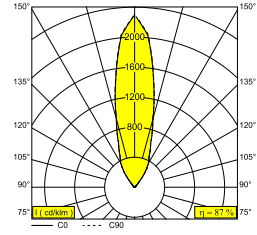

LOGIC 90 R 93030 ANO

213 47 811 932 ANO

AVAILABLE IN
ALU ANODIZED 213 47 811 932 ANO

 [View on website](#)

General info

LOCATION	outdoor
INSTALLATION	Floor Recessed
CUTOUT SHAPE/SIZE (MM)	round - 93
RECESSED DEPTH (MM)	125
INGRESS PROTECTION	IP67
PROTECTION AGAINST MECHANICAL IMPACT	IK07
WEIGHT (KG)	1
ADJUSTABILITY	non adjustable
INFORMATION	INCL.CABLE H05 RN-F 2 x 1mm ² 0,5m REFLECTOR FL-30° INCL.LED POWER SUPPLY 350mA-DC INCL.IP68 CONNECTOR 3P IEC 60598-2-13 : max.150kg 25N/cm ² ESG 5mm

Electrical info

ELECTRICAL	100-240V / 50-60Hz
CLASS	II
POWER SUPPLY INCLUDED	YES
DIM TYPE	non-dimmable
ENERGY CLASS	C

Lightsource info

LIGHTSOURCE NAME	LED
LIGHTSOURCE	LED array 5,8W / CRI>90 (R9: 52) / 3000K / 787lm
TM-30 VALUES	Rf: 90 / Rg: 99
SDCM	SDCM1
RISKGROUP	RG1
LM80	L90B10 > 50000
LED TECHNICS (LIGHT SOURCE)	787lm // 5,8W // 135lm/W
LED TECHNICS (LUMINAIRE)	683lm // 7W // 102lm/W