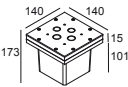

Waterproof connection parts