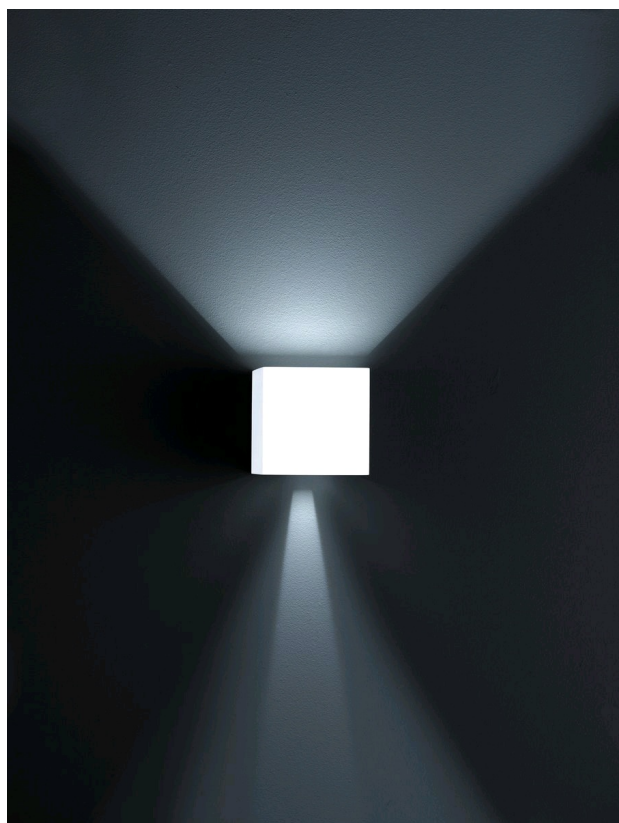

SIRI 44

wall luminaire

item nr. **A28242.07**

color	mat white
material	aluminium
dimensions	D 0 mm x H 100 mm
lightsource	LED not exchangeable
control	not dimmable
system power	6 W
luminous flux	0 lm
light color	3,000 K
light emission	direct/indirect
degree of protection	IP54

SIRI 44

Typ	wall luminaire
item nr.	A28242.07
GTIN (EAN)	4022671996884

description

SIRI 44 wall luminaire, mat white, LED nicht austauschbar, light emission directly/indirectly, IP54

material and dimensions

color	mat white
material	aluminium
dimensions	D 0 mm x H 100 mm
suspension length	0 mm
weight	0.9 kg

light and electric specifications

lightsource	LED not exchangeable
control	not dimmable
system power	6 W
luminous flux	0 lm
light color	3,000 K
CRI	80-89
beam angle	0 °
light emission	direct/indirect
degree of protection	IP54
protection class	1
energy efficiency class of the built-in lightsource	A++, A+, A (LED)