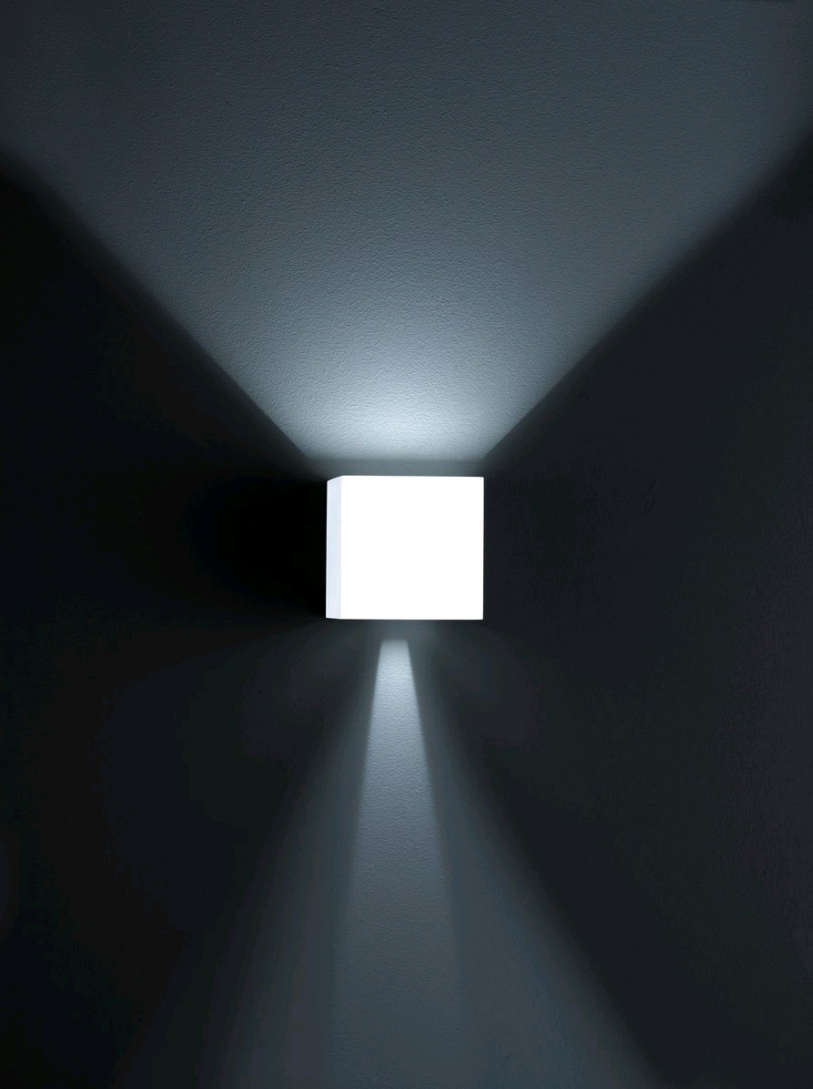

SIRI 44

wall luminaire

item nr. **A28242.07**

color	mat white
material	aluminium
dimensions	D 0 mm x H 100 mm
lightsource	LED not exchangeable
control	not dimmable
system power	6 W
luminous flux	0 lm
light color	3,000 K
light emission	direct/indirect
degree of protection	IP54

SIRI 44

Typ	wall luminaire
item nr.	A28242.07
GTIN (EAN)	4022671996884

description

SIRI 44 wall luminaire, mat white, LED nicht austauschbar, light emission directly/indirectly, IP54

material and dimensions

color	mat white
material	aluminium
dimensions	D 0 mm x H 100 mm
suspension length	0 mm
weight	0.9 kg

light and electric specifications

lightsource	LED not exchangeable
control	not dimmable
system power	6 W
luminous flux	0 lm
light color	3,000 K
CRI	80-89
beam angle	0 °
light emission	direct/indirect
degree of protection	IP54
protection class	1
energy efficiency class of the built-in lightsource	A++, A+, A (LED)