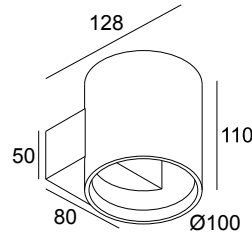

## ORBIT T LED 927 W-W

271 05 92 W-W

AVAILABLE IN

**BLACK-GOLD MATT** 271 05 92 B-MMAT

**WHITE-WHITE** 271 05 92 W-W

 [View on website](#)

### General info

<b>LOCATION</b>	indoor
<b>INSTALLATION</b>	Wall Surface mounted
<b>INGRESS PROTECTION</b>	IP20
<b>WEIGHT (KG)</b>	0.6
<b>ADJUSTABILITY</b>	non adjustable
<b>INFORMATION</b>	INCL.LED POWER SUPPLY 24V-DC