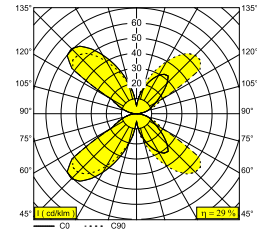

## ORBIT T LED 927 W-W

271 05 92 W-W

AVAILABLE IN

**BLACK-GOLD MATT** 271 05 92 B-MMAT

**WHITE-WHITE** 271 05 92 W-W

 [View on website](#)

### General info

<b>LOCATION</b>	indoor
<b>INSTALLATION</b>	Wall Surface mounted
<b>INGRESS PROTECTION</b>	IP20
<b>WEIGHT (KG)</b>	0.6
<b>ADJUSTABILITY</b>	non adjustable
<b>INFORMATION</b>	INCL.LED POWER SUPPLY 24V-DC