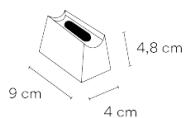

LINESTRA

Design by Prolif Diffusion Studio.

Reference

8031.

Application

Bathrooms Lamps

Description

Wall light available in two finishes: chrome and matt nickel for diffuser with single connection bulb.

Diffuser

For single-connection bulb

Materials

Body: Aluminum

Finish

8031-01 Chrome (Telegrey 4)

8031-30 Matt nickel (Signal grey)

Sketch