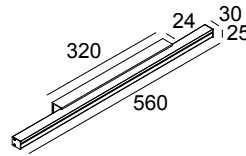

FEMTOLINE TP WALL 60 W

270 75 060 W

AVAILABLE IN
WHITE 270 75 060 W

 [View on website](#)

General info

LOCATION	indoor
INSTALLATION	Wall Surface mounted
INGRESS PROTECTION	IP44
WEIGHT (KG)	0.6
ADJUSTABILITY	non adjustable
INFORMATION	INCL.LED POWER SUPPLY 24V-DC