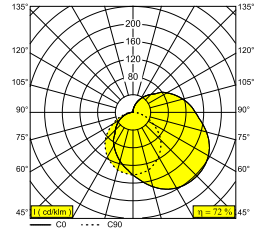

FEMTOLINE TP WALL 60 W

270 75 060 W

AVAILABLE IN
WHITE 270 75 060 W

 [View on website](#)

General info

LOCATION	indoor
INSTALLATION	Wall Surface mounted
INGRESS PROTECTION	IP44
WEIGHT (KG)	0.6
ADJUSTABILITY	non adjustable
INFORMATION	INCL.LED POWER SUPPLY 24V-DC