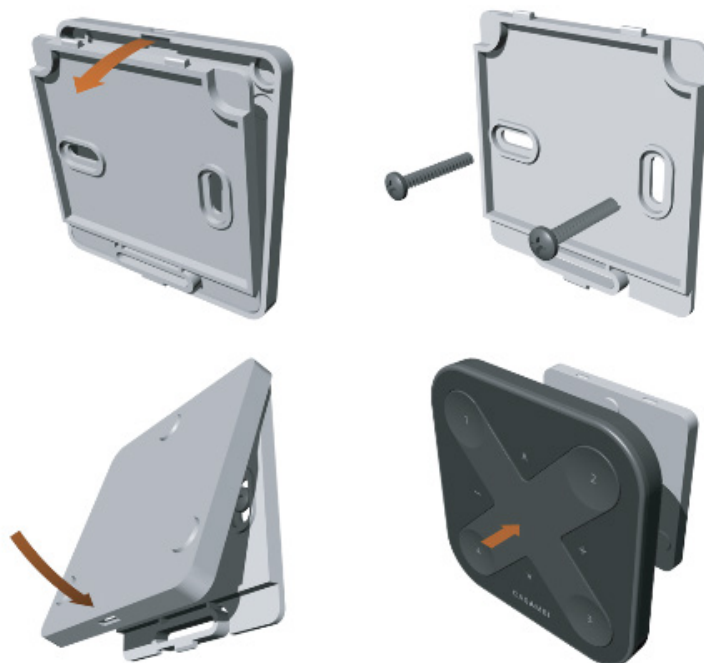

- Dims up smoothly the indirect lighting, cycle takes 5 seconds

Hold the lower Multipurpose button:

- Dims up smoothly the direct lighting, cycle takes 5 seconds

Tap the upper Multipurpose button:

- The indirect part goes to max level

Tap the lower Multipurpose button:

- The direct part goes to max level

*sum of indirect/direct in all cases 100%

Turn Off

Press the Dim down and Dim up button for more than 1 second

- Turns all lights off in selected network

Mounting

Xpress is equipped with magnets for easy attachment to a mounting bracket. The mounting bracket is included.

Technical Facts

Size

90 x 90 x 12 mm

Colours

white and black

Range