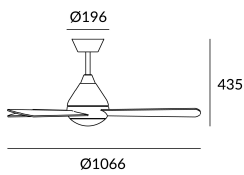

VENTILATION FEATURES

Blade material: PLY

Blade finish: White

Minimum sound level (dB): 37

Airflow: 4513