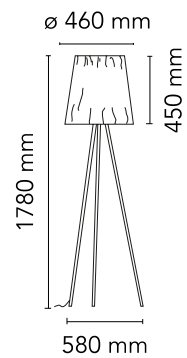

Are you a professional and your project needs consulting and support?

[BOOK AN APPOINTMENT](#)

Main specifications

Mounting	Floor
Environments	Indoor dry location
Light Source Type	Bulb
Lamp category	Halogen
Lamp holders	E27
Iicos	HSGSA
Number of heads	1
Power (W)	150

Physical

Colour	Grey
Length (mm)	460
Cord length (mm)	2500
Net weight (kg)	1.47
Package volume (m3)	0.07
IP internal	20

Download

[Mounting instructions](#)  PDF

[Spare Parts](#)  PDF

Photometric Files

[LDT / IES](#)  LDT