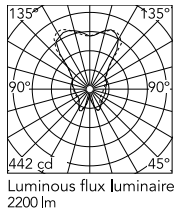

Schematic light drawing

Photometric

Lighting type	Indirect, Direct
Light distribution	Asymmetric

Electrical

Insulation class	II
Frequency (Hz)	50/60
Main voltage (Vac)	220-240
LED voltage Vf (Vdc)	null
Dimmable	Yes
Dimming interface	Dimmer Integrated
Plug type	Type C
Batteries inside	No