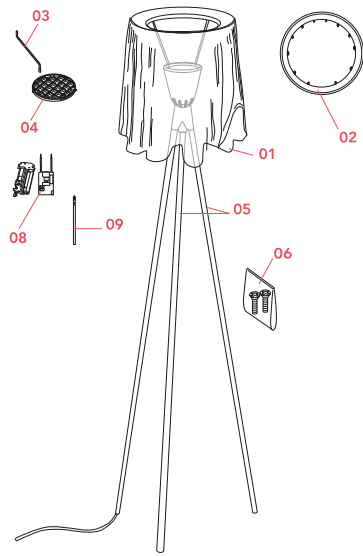

Physical

Colour	Grey
Length (mm)	460
Cord length (mm)	2500
Net weight (kg)	1.47
Package volume (m3)	0.07
IP internal	20

Download

[Mounting instructions](#)  PDF

[Spare Parts](#)  PDF

Photometric Files

[LDT / IES](#)  LDT

- | | | |
|-----|------------------------------------|-----------|
| 01. | Rosy Angelis diffuser assembly | F6162009 |
| 02. | Diffuser ring nut | RF05257 |
| 03. | Protection grid support | RF02179 |
| 04. | Protection grid | RF05251 |
| 05. | Conical grey leg | RF02787 |
| 06. | Accessory kit for leg installation | RF6160200 |
| 07. | Rosy Angelis cup | RF05250 |
| 08. | Pcb dimmer with small drive shaft | RF04030 |
| 09. | Anodized aluminium rod for dimmer | RF02178 |