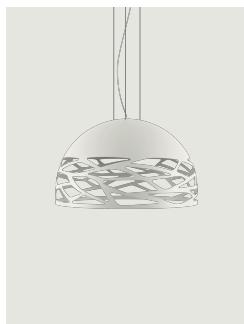

### Model Kelly medium dome 60

Seductive beauty with a bold personality thanks to the strong and precise laser cuts, which lighten the metal of the lampshade and create an intriguing play of light and shadow. Kelly is a multifaceted family of suspension and wall lamps that stand out with elegance in any living space thanks to the variety of available forms and finishes.

#### Kelly medium dome 60

Energy Saving

Dim

Kelly medium dome 60

E27 Classic A60  
3 x max 46 W Eco

Photometric data

E27 LED  
3 x 25 W

W / L max 12 cm  
W / L max 4.72"

Options of Kelly

Kelly small dome 50

Kelly large dome 80