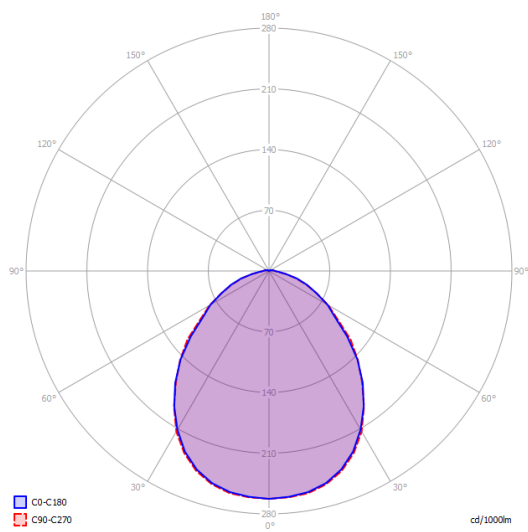

Energy Saving

Dim

Kelly medium dome 60

E27 Classic A60  
3 x max 46 W Eco

Photometric data

E27 LED  
3 x 25 W

W / L max 12 cm  
W / L max 4.72"

Options of Kelly