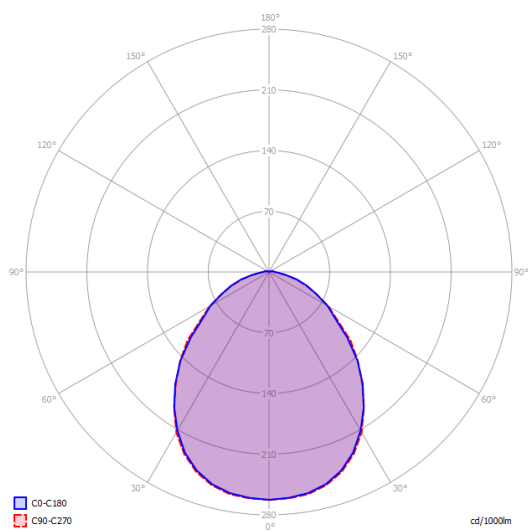

Energy Saving

Dim

Kelly medium dome 60

E27 Classic A60  
3 x max 46 W Eco

Photometric data

E27 LED  
3 x 25 W

W / L max 12 cm  
W / L max 4.72"

Options of Kelly