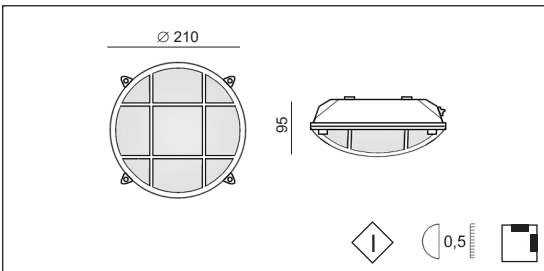

Product datasheet

MANI R

code : 111._ _

Description

EN Wall or ceiling luminary in cast aluminum or brass. This reliable and economic fixture is used in many indoor and outdoor architectural project.

Degree of protection IP45 - Class 1 - CE

— C0 / C180
 ... C90 / C270

BEL Lighting

The luminaire is compatible with bulbs of the energy classes:

874/2012

Product datasheet

MANI R

code : 111. __ _

| | |
|--|---|
| Product code : Code produit : Produkt-Code : | 111. __ _ |
| Power : Puissance : Leistung : | max. 20W |
| Lamp type : Type de lampe : Leuchtentyp : | LED (max. diameter 45mm / height 137 mm) |
| Soquet: | E27 |
| Driver type : Convertisseur : Konverter : | |
| Voltage : | 220-240V 50-60Hz |
| Classification : | CE - IP45 Class I |
| Colour : Couleur : Farbe : | 00 Natural cast aluminum 07 Natural cast brass |
| Material : Matériaux : Material : | Cast aluminum or brass |
| Origin : Origine : Herkunft : | Made in Greece |
| Dimmable : | yes |
| Adjustable : | no |
| Weight : | Aluminum: 1,10 kg ; Brass: 2,40 kg |
| Warranty : Garantie : | 2 years |
| Glass type : Type de verre : Glastyp : | Safety sandblasted glass |