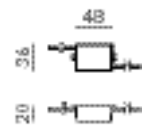

294.14.ON / MM

Fermacavo
Fairlead for cable

CE IP20

ALI0019

Alimentatore per 1 sospensione
Driver for 1 pendant

CE IP20 9V 700mA TRIAC dimm