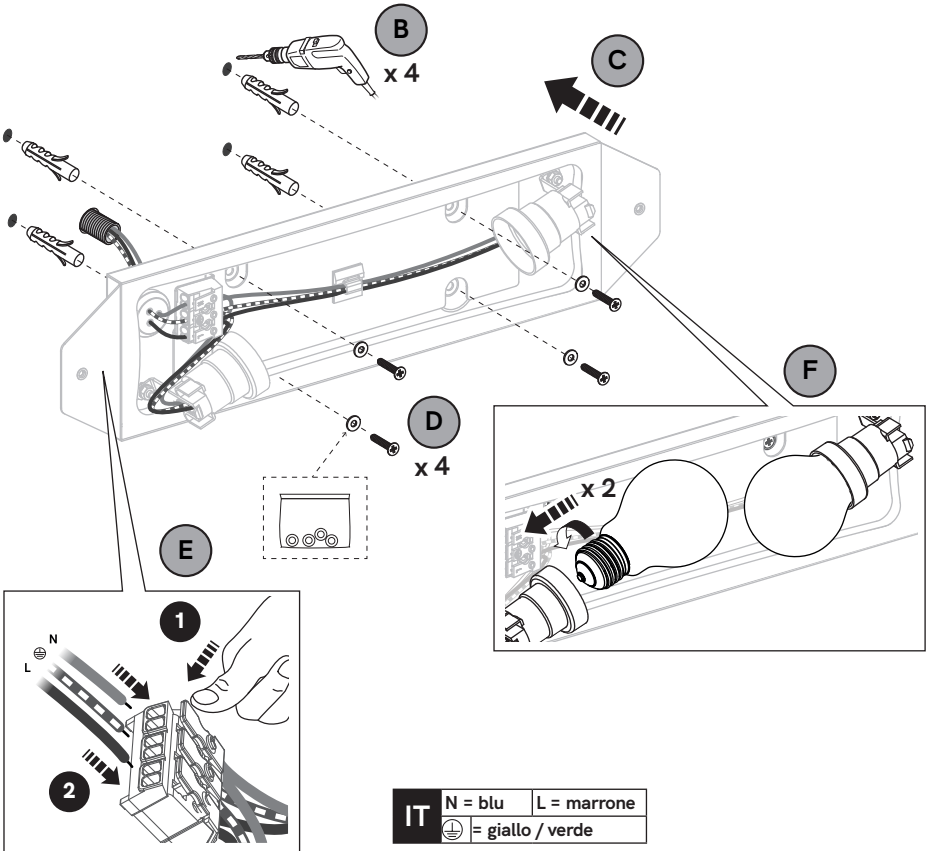

1

A

IT	N = blu	L = marrone
	= giallo / verde	
EN	N = blue	L = brown
	= yellow / green	

IT USARE TASSELLI E VITI APPROPRIATE (NON FORNITI)

EN USE APPROPRIATE DOWELS AND SCREWS (NOT SUPPLIED)

252.02

252.04

3