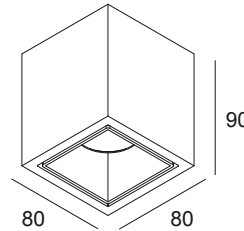

BOXY L LED 93033 WDL W-W

251 67 811 932 WDL W-W

AVAILABLE IN

BLACK-BLACK 251 67 811 932 WDL B-B

BLACK-FLEMISH BRONZE 251 67 811 932 WDL B-FBR

BLACK-FLEMISH GOLD 251 67 811 932 WDL B-FG

BLACK-GOLD MATT 251 67 811 932 WDL B-MMAT

WHITE-WHITE 251 67 811 932 WDL W-W

 [View on website](#)

General info

LOCATION	indoor
INSTALLATION	Ceiling Surface mounted
INGRESS PROTECTION	IP20
WEIGHT (KG)	0.5
ADJUSTABILITY	non adjustable
INFORMATION	REFLECTOR FL-33° INCL.WIRELESS DIMMABLE CONTROL 48V-DC EXCL.LED POWER SUPPLY 48V-DC