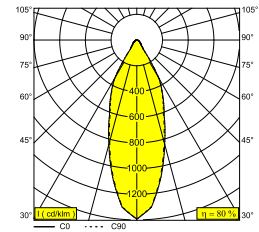

BOXY L LED 93033 WDL W-W

251 67 811 932 WDL W-W

AVAILABLE IN

BLACK-BLACK 251 67 811 932 WDL B-B

BLACK-FLEMISH BRONZE 251 67 811 932 WDL B-FBR

BLACK-FLEMISH GOLD 251 67 811 932 WDL B-FG

BLACK-GOLD MATT 251 67 811 932 WDL B-MMAT

WHITE-WHITE 251 67 811 932 WDL W-W

 [View on website](#)

General info

LOCATION	indoor
INSTALLATION	Ceiling Surface mounted
INGRESS PROTECTION	IP20
WEIGHT (KG)	0.5
ADJUSTABILITY	non adjustable
INFORMATION	REFLECTOR FL-33° INCL.WIRELESS DIMMABLE CONTROL 48V-DC EXCL.LED POWER SUPPLY 48V-DC