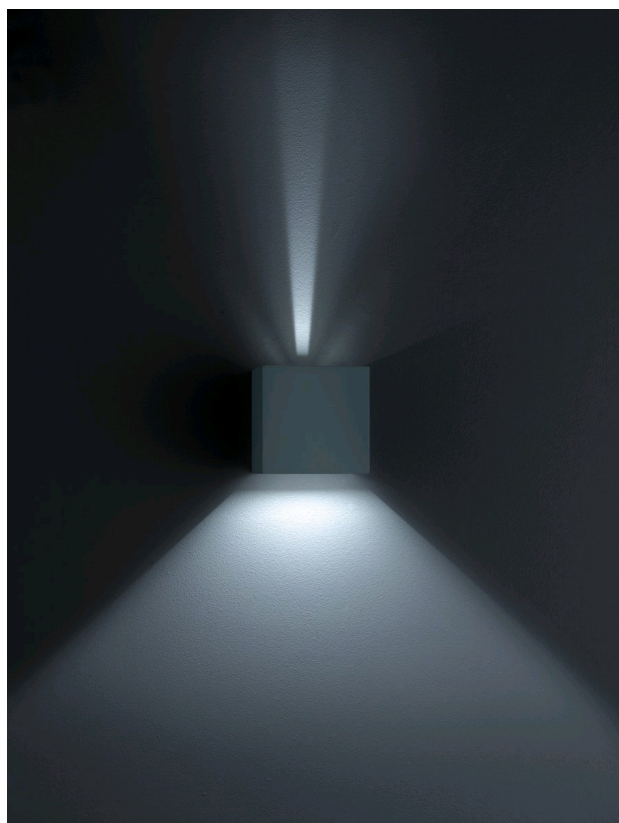

SIRI 44

wall luminaire

item nr. **A28242.93**

color	mat black
material	aluminium
dimensions	D 0 mm x H 100 mm
lightsource	LED not exchangeable
control	not dimmable
system power	6 W
luminous flux	0 lm
light color	3,000 K
light emission	direct/indirect
degree of protection	IP54

SIRI 44

100 [] []

Typ	wall luminaire
item nr.	A28242.93
GTIN (EAN)	4022671996938

description

SIRI 44 wall luminaire, mat black, LED nicht austauschbar, light emission directly/indirectly, IP54

material and dimensions

color	mat black
material	aluminium
dimensions	D 0 mm x H 100 mm
suspension length	0 mm
weight	0.9 kg

light and electric specifications

lightsource	LED not exchangeable
control	not dimmable
system power	6 W
luminous flux	0 lm
light color	3,000 K
CRI	80-89
beam angle	0 °
light emission	direct/indirect
degree of protection	IP54
protection class	1
energy efficiency class of the built-in lightsource	A++, A+, A (LED)