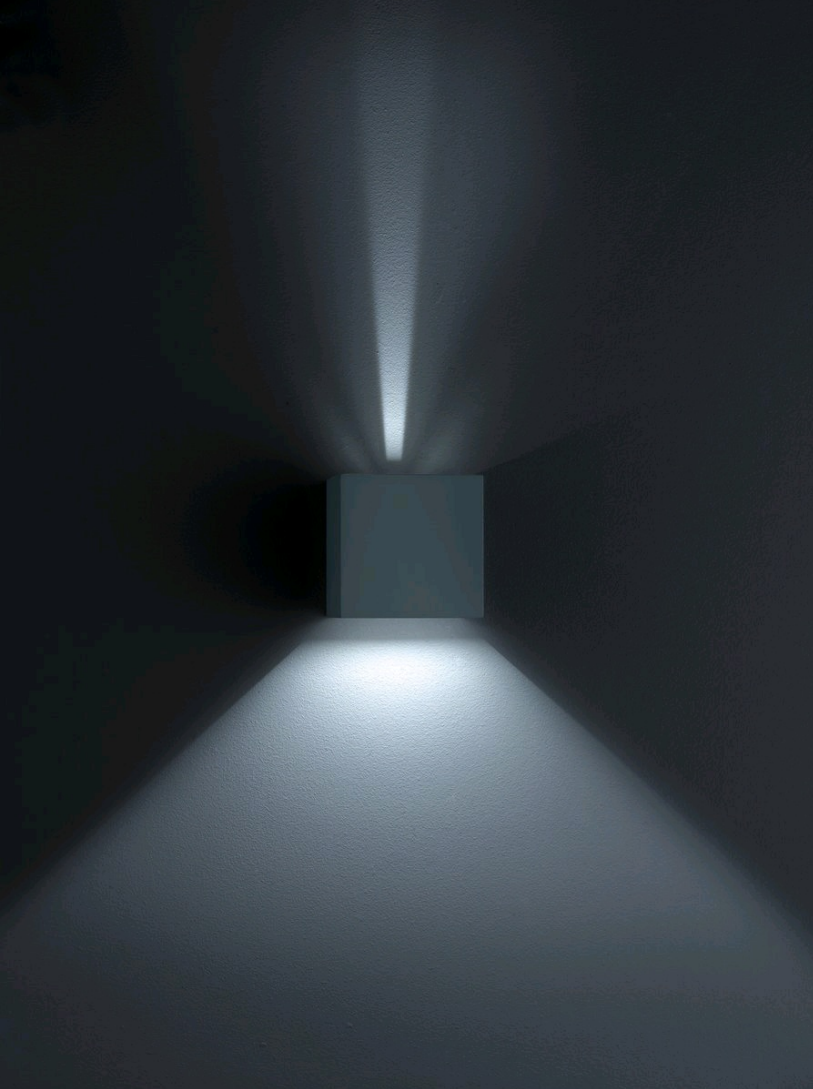

SIRI 44

wall luminaire

item nr. **A28242.93**

color	mat black
material	aluminium
dimensions	D 0 mm x H 100 mm
lightsource	LED not exchangeable
control	not dimmable
system power	6 W
luminous flux	0 lm
light color	3,000 K
light emission	direct/indirect
degree of protection	IP54

SIRI 44

100 [] []

Typ	wall luminaire
item nr.	A28242.93
GTIN (EAN)	4022671996938

description

SIRI 44 wall luminaire, mat black, LED nicht austauschbar, light emission directly/indirectly, IP54

material and dimensions

color	mat black
material	aluminium
dimensions	D 0 mm x H 100 mm
suspension length	0 mm
weight	0.9 kg

light and electric specifications

lightsource	LED not exchangeable
control	not dimmable
system power	6 W
luminous flux	0 lm
light color	3,000 K
CRI	80-89
beam angle	0 °
light emission	direct/indirect
degree of protection	IP54
protection class	1
energy efficiency class of the built-in lightsource	A++, A+, A (LED)