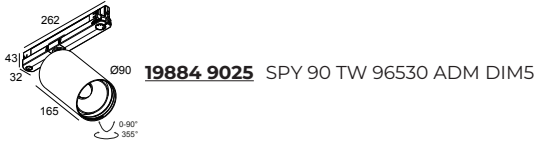

TRACK 3F DIM ON 2m W

200 12 420 W

SPY 66 ADM

SPY 66 LP/MP ADM

SPY 66 WALLWASH ADM

TRACK 3F DIM ON 2m W

200 12 420 W

SPY 90 ADM