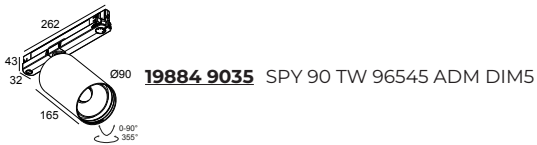

TRACK 3F DIM ON 2m W

200 12 420 W

SPY 66 ADM

SPY 66 LP/MP ADM

SPY 66 WALLWASH ADM

TRACK 3F DIM ON 2m W

200 12 420 W

SPY 90 ADM