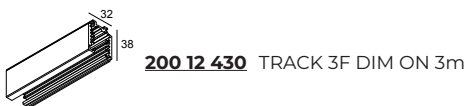

SPYCO AC ADM

SPYCO Hi ADM

SUPER-OH XS PIVOT ADM

TRACK 3F DIM ON

Notes:

 DELTALIGHT®

TRACK 3F DIM ON 2m W

200 12 420 W